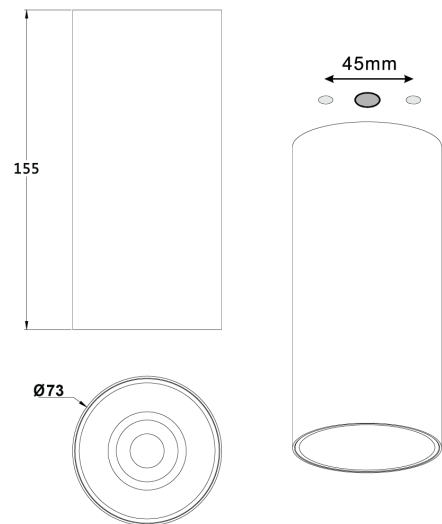

### Product Dimensions

<b>Materials</b>	Aluminium	<b>Source</b>	15W LED	<b>Colour Temp</b>	3000K
<b>Output</b>	1268lm	<b>CRI</b>	90+	<b>Emission</b>	50 degree beam
<b>IP Rating</b>	IP44	<b>Dimming</b>	PHASE CUT	<b>Notes</b>	Built in 350mA driver