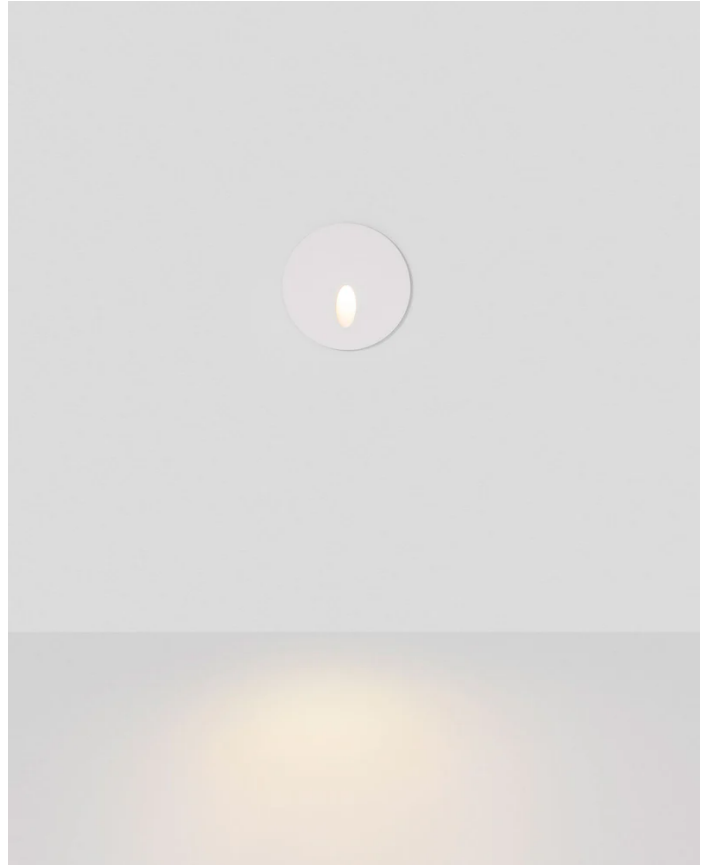

ARCO RISE/S/WIDE/WHITE

Rise Step Light

by Arcolight

The Rise Step Light exemplifies bold design and technical innovation. Rated IP65 for exterior applications and equipped with a dimmable 3W LED. Minimalist contemporary design available in textured black or white finish in round and square with two fascia options. Rise Step Light is part of the Arcolight collection of premium architectural lighting. Curated by Studio Italia.

Designer	Arcolight
Supplier	Arcolight
Country	China
SKU	ARCO RISE/S/WIDE/WHITE
Version	Square Wide
Finish	Textured White

Product Dimensions

⊕ Cutout (Sleeve): 55mm
 ⊕ Cutout (Fitting): 57mm
 ⊕ 5-25mm

Materials	Aluminium	Source	3W LED	Colour Temp	3000K
Output	140lm	CRI	90	Emission	45 degree beam
IP Rating	IP65	Dimming	PHASE CUT	Notes	24V Remote driver required