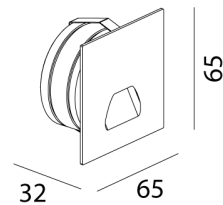

ARCO RISE/S/WIDE/WHITE

Rise Step Light

by Arcolight

The Rise Step Light exemplifies bold design and technical innovation. Rated IP65 for exterior applications and equipped with a dimmable 3W LED. Minimalist contemporary design available in textured black or white finish in round and square with two fascia options. Rise Step Light is part of the Arcolight collection of premium architectural lighting. Curated by Studio Italia.

Designer	Arcolight
Supplier	Arcolight
Country	China
SKU	ARCO RISE/S/WIDE/WHITE
Version	Square Wide
Finish	Textured White

Product Dimensions

⊕ Cutout (Sleeve): 55mm
 ⊕ Cutout (Fitting): 57mm
 ⊕ 5-25mm

Materials	Aluminium	Source	3W LED	Colour Temp	3000K
Output	140lm	CRI	90	Emission	45 degree beam
IP Rating	IP65	Dimming	PHASE CUT	Notes	24V Remote driver required