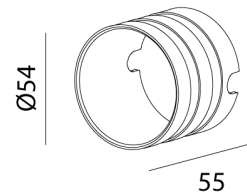

ARCO RISE/S/WIDE/WHITE

Rise Step Light

by Arcolight

The Rise Step Light exemplifies bold design and technical innovation. Rated IP65 for exterior applications and equipped with a dimmable 3W LED. Minimalist contemporary design available in textured black or white finish in round and square with two fascia options. Rise Step Light is part of the Arcolight collection of premium architectural lighting. Curated by Studio Italia.

Designer	Arcolight
Supplier	Arcolight
Country	China
SKU	ARCO RISE/S/WIDE/WHITE
Version	Square Wide
Finish	Textured White

Product Dimensions

⊕ Cutout (Sleeve): 55mm
 ⊕ Cutout (Fitting): 57mm
 ⊕ 5-25mm

Materials	Aluminium	Source	3W LED	Colour Temp	3000K
Output	140lm	CRI	90	Emission	45 degree beam
IP Rating	IP65	Dimming	PHASE CUT	Notes	24V Remote driver required