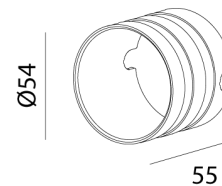

## Rise Step Light

by ARCO

The Rise Step Light exemplifies bold design and technical innovation. Rated IP65 for exterior applications and equipped with a dimmable 3W LED. Minimalist contemporary design available in textured black or white finish in round and square with two fascia options. Rise Step Light is part of the Arco collection of premium architectural lighting. Curated by Studio Italia.

|                 |                        |
|-----------------|------------------------|
| <b>Designer</b> | ARCO                   |
| <b>Supplier</b> | Studio Italia          |
| <b>Country</b>  | China                  |
| <b>SKU</b>      | ARCO RISE/R/WIDE/WHITE |
| <b>Version</b>  | Round Wide             |
| <b>Finish</b>   | Textured White         |

### Product Dimensions

⊕  
Cutout (Sleeve): 55mm  
Cutout (Fitting): 57mm  
⚙ 5-25mm

|                  |           |                |           |                    |                            |
|------------------|-----------|----------------|-----------|--------------------|----------------------------|
| <b>Materials</b> | Aluminium | <b>Source</b>  | 3W LED    | <b>Colour Temp</b> | 3000K                      |
| <b>Output</b>    | 140lm     | <b>CRI</b>     | 90        | <b>Emission</b>    | 45 degree beam             |
| <b>IP Rating</b> | IP65      | <b>Dimming</b> | PHASE CUT | <b>Notes</b>       | 24V Remote driver required |