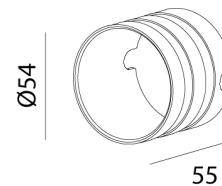

## Rise Step Light

by ARCO

The Rise Step Light exemplifies bold design and technical innovation. Rated IP65 for exterior applications and equipped with a dimmable 3W LED. Minimalist contemporary design available in textured black or white finish in round and square with two fascia options. Rise Step Light is part of the Arco collection of premium architectural lighting. Curated by Studio Italia.

<b>Designer</b>	ARCO
<b>Supplier</b>	Studio Italia
<b>Country</b>	China
<b>SKU</b>	ARCO RISE/R/WIDE/WHITE
<b>Version</b>	Round Wide
<b>Finish</b>	Textured White

### Product Dimensions

⊕  
Cutout (Sleeve): 55mm  
Cutout (Fitting): 57mm  
⚡ 5-25mm

<b>Materials</b>	Aluminium	<b>Source</b>	3W LED	<b>Colour Temp</b>	3000K
<b>Output</b>	140lm	<b>CRI</b>	90	<b>Emission</b>	45 degree beam
<b>IP Rating</b>	IP65	<b>Dimming</b>	PHASE CUT	<b>Notes</b>	24V Remote driver required