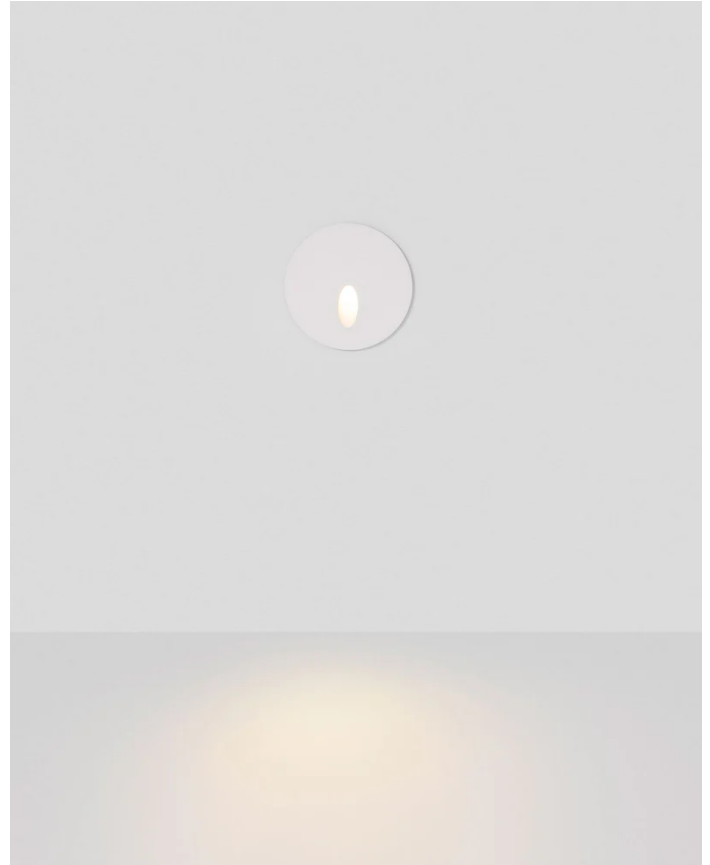

ARCO RISE/R/WIDE/WHITE

## Rise Step Light

by ARCO

The Rise Step Light exemplifies bold design and technical innovation. Rated IP65 for exterior applications and equipped with a dimmable 3W LED. Minimalist contemporary design available in textured black or white finish in round and square with two fascia options. Rise Step Light is part of the Arco collection of premium architectural lighting. Curated by Studio Italia.

### Product Dimensions

⊕  
Cutout (Sleeve): 55mm  
Cutout (Fitting): 57mm  
⚡ 5-25mm

<b>Materials</b>	Aluminium	<b>Source</b>	3W LED	<b>Colour Temp</b>	3000K
<b>Output</b>	140lm	<b>CRI</b>	90	<b>Emission</b>	45 degree beam
<b>IP Rating</b>	IP65	<b>Dimming</b>	PHASE CUT	<b>Notes</b>	24V Remote driver required