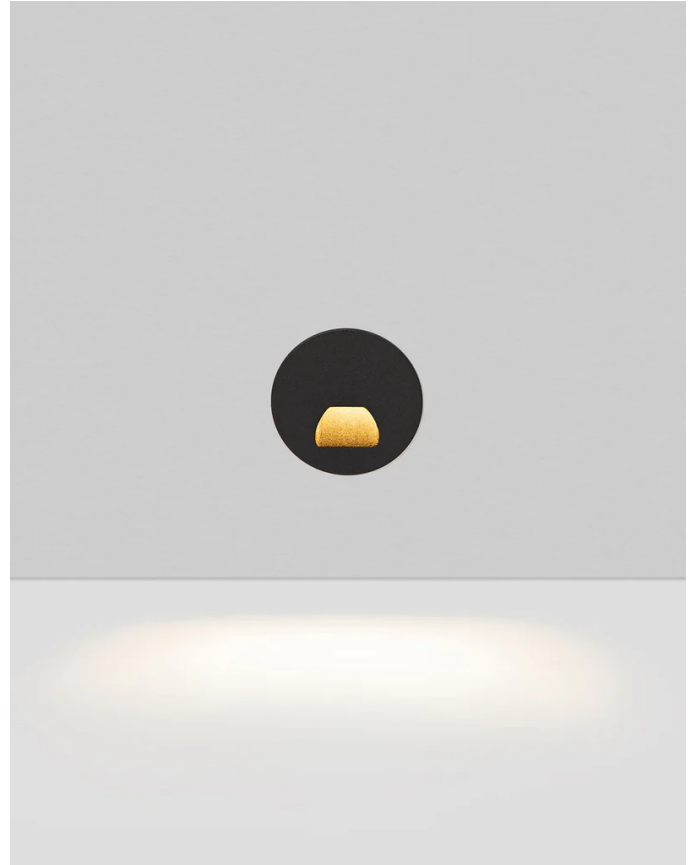

ARCO RISE/R/WIDE/WHITE

Rise Step Light

by ARCO

The Rise Step Light exemplifies bold design and technical innovation. Rated IP65 for exterior applications and equipped with a dimmable 3W LED. Minimalist contemporary design available in textured black or white finish in round and square with two fascia options. Rise Step Light is part of the Arco collection of premium architectural lighting. Curated by Studio Italia.

Designer	ARCO
Supplier	Studio Italia
Country	China
SKU	ARCO RISE/R/WIDE/WHITE
Version	Round Wide
Finish	Textured White

Product Dimensions

⊕ Cutout (Sleeve): 55mm
Cutout (Fitting): 57mm
⚙ 5-25mm

Materials	Aluminium	Source	3W LED	Colour Temp	3000K
Output	140lm	CRI	90	Emission	45 degree beam
IP Rating	IP65	Dimming	PHASE CUT	Notes	24V Remote driver required