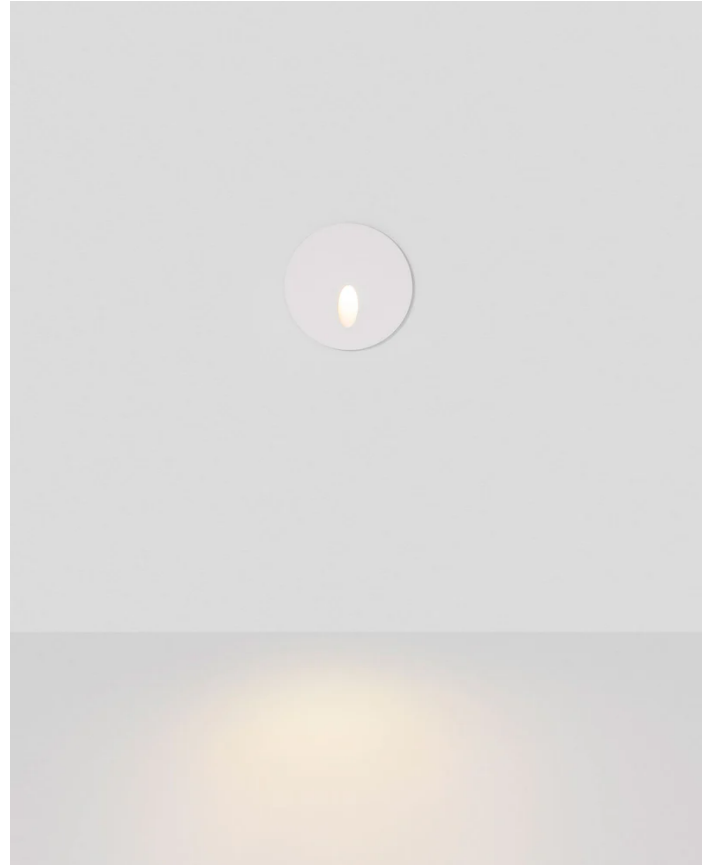

ARCO RISE/R/WIDE/WHITE

## Rise Step Light

by ARCO

The Rise Step Light exemplifies bold design and technical innovation. Rated IP65 for exterior applications and equipped with a dimmable 3W LED. Minimalist contemporary design available in textured black or white finish in round and square with two fascia options. Rise Step Light is part of the Arco collection of premium architectural lighting. Curated by Studio Italia.

### Product Dimensions

⊕  
Cutout (Sleeve): 55mm  
Cutout (Fitting): 57mm  
⚙ 5-25mm

|                  |           |                |           |                    |                            |
|------------------|-----------|----------------|-----------|--------------------|----------------------------|
| <b>Materials</b> | Aluminium | <b>Source</b>  | 3W LED    | <b>Colour Temp</b> | 3000K                      |
| <b>Output</b>    | 140lm     | <b>CRI</b>     | 90        | <b>Emission</b>    | 45 degree beam             |
| <b>IP Rating</b> | IP65      | <b>Dimming</b> | PHASE CUT | <b>Notes</b>       | 24V Remote driver required |