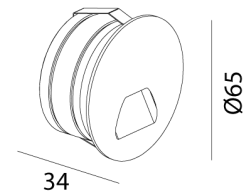

|                 |                        |
|-----------------|------------------------|
| <b>Designer</b> | ARCO                   |
| <b>Supplier</b> | Studio Italia          |
| <b>Country</b>  | China                  |
| <b>SKU</b>      | ARCO RISE/R/WIDE/WHITE |
| <b>Version</b>  | Round Wide             |
| <b>Finish</b>   | Textured White         |

### Product Dimensions

⊕  
Cutout (Sleeve): 55mm  
Cutout (Fitting): 57mm  
⚙ 5-25mm

|                  |           |                |           |                    |                            |
|------------------|-----------|----------------|-----------|--------------------|----------------------------|
| <b>Materials</b> | Aluminium | <b>Source</b>  | 3W LED    | <b>Colour Temp</b> | 3000K                      |
| <b>Output</b>    | 140lm     | <b>CRI</b>     | 90        | <b>Emission</b>    | 45 degree beam             |
| <b>IP Rating</b> | IP65      | <b>Dimming</b> | PHASE CUT | <b>Notes</b>       | 24V Remote driver required |