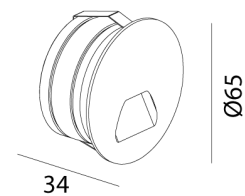

ARCO RISE/R/WIDE/WHITE

Rise Step Light

by ARCO

The Rise Step Light exemplifies bold design and technical innovation. Rated IP65 for exterior applications and equipped with a dimmable 3W LED. Minimalist contemporary design available in textured black or white finish in round and square with two fascia options. Rise Step Light is part of the Arco collection of premium architectural lighting. Curated by Studio Italia.

Designer	ARCO
Supplier	Studio Italia
Country	China
SKU	ARCO RISE/R/WIDE/WHITE
Version	Round Wide
Finish	Textured White

Product Dimensions

⊕ Cutout (Sleeve): 55mm
Cutout (Fitting): 57mm
⚙ 5-25mm

Materials	Aluminium	Source	3W LED	Colour Temp	3000K
Output	140lm	CRI	90	Emission	45 degree beam
IP Rating	IP65	Dimming	PHASE CUT	Notes	24V Remote driver required