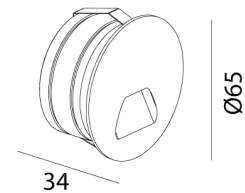

<b>Designer</b>	ARCO
<b>Supplier</b>	Studio Italia
<b>Country</b>	China
<b>SKU</b>	ARCO RISE/R/WIDE/WHITE
<b>Version</b>	Round Wide
<b>Finish</b>	Textured White

### Product Dimensions

⊕  
Cutout (Sleeve): 55mm  
Cutout (Fitting): 57mm  
⚡ 5-25mm

<b>Materials</b>	Aluminium	<b>Source</b>	3W LED	<b>Colour Temp</b>	3000K
<b>Output</b>	140lm	<b>CRI</b>	90	<b>Emission</b>	45 degree beam
<b>IP Rating</b>	IP65	<b>Dimming</b>	PHASE CUT	<b>Notes</b>	24V Remote driver required