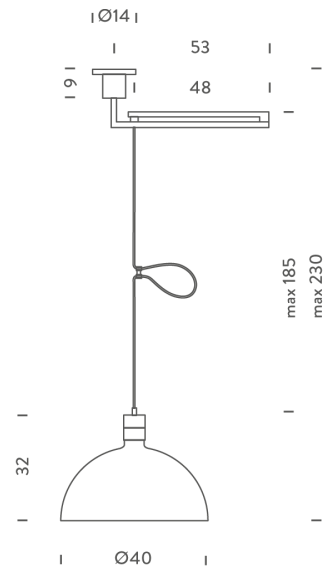

NE S/AS41C/BLACK/WHITE

AS41C Pendant

by Franco Albini

The AS41Z Pendant Light by Franco Albini is a sophisticated, adjustable lighting solution that exemplifies the rationalistic philosophy of the Milanese architect. Designed in 1969 as part of the Albini AM/AS collection, this pendant lamp features a revolving and jointed arm, allowing precise positioning of the light where needed. The height and central position can be easily adjusted using the integrated cable clamp. Crafted with extreme attention to quality, including hand-blown glass diffusers, the AS41Z pendant light provides generous flood beam distribution, seamlessly managing different volumes within any space. Frame available in black or chrome with white glass diffuser.

Designer	Franco Albini
Supplier	Nemo
Country	Italy
SKU	NE S/AS41C/BLACK/WHITE
Finish	Black/White Glass

Product Dimensions

Weight	1kg	Materials	Blown glass, steel	Source	1 x E27 70W (Max)
Emission	Diffused	IP Rating	IP20	Dimming	Dependent on globe
Notes	Cable length 1.85m, orientable arm total length 1m				