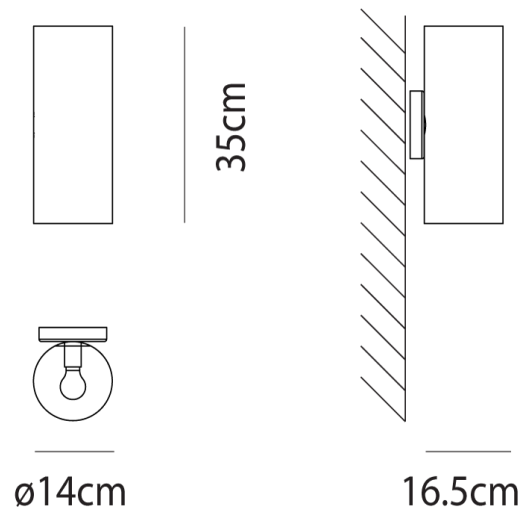

Designer	Francesco Lucchese
Supplier	Vistosi
Country	Italy
SKU	VI A/ARMONIA/14/GOLD/SMOKE
Glass Finish	Smoke
Frame Finish	Matt Gold

Product Dimensions

Materials Blown glass (rhombus finish), metal frame

Source 1 x E14 60W (Max)

Dimming Dependent on globe