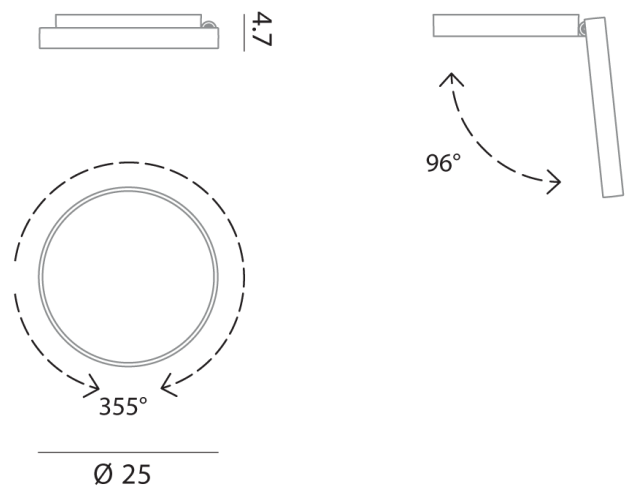

RO A/VENERE/W1/3000K/DALI/WHITE

Venere Wall & Ceiling Light

by Giovanni Lauda

Venere is a versatile wall or ceiling-mounted lamp that emits diffused light. Its powerful, dimmable LED source is housed within a sleek design, featuring a body made of aluminum casting and a diffuser crafted from injection-molded opaline polycarbonate. While seamlessly integrating with the wall or ceiling surface, Venere can open up to 96 degrees and rotate in any direction, allowing precise light targeting. Its circular shape and dynamic movement evoke the image of a human eye in motion, reminiscent of the legendary beauty known as the 'strabismus of Venus.'

Designer	Giovanni Lauda
Supplier	Rotaliana
Country	Italy
SKU	RO A/VENERE/W1/3000K/DALI/WHITE
Size	W1
Finish	White
Version	DALI Dimming

Product Dimensions

Materials	Aluminium, polycarbonate	Source	26W LED	Colour Temp	3000K
Output	2000lm	CRI	90	Emission	Diffused, adjustable
Dimming	DALI				