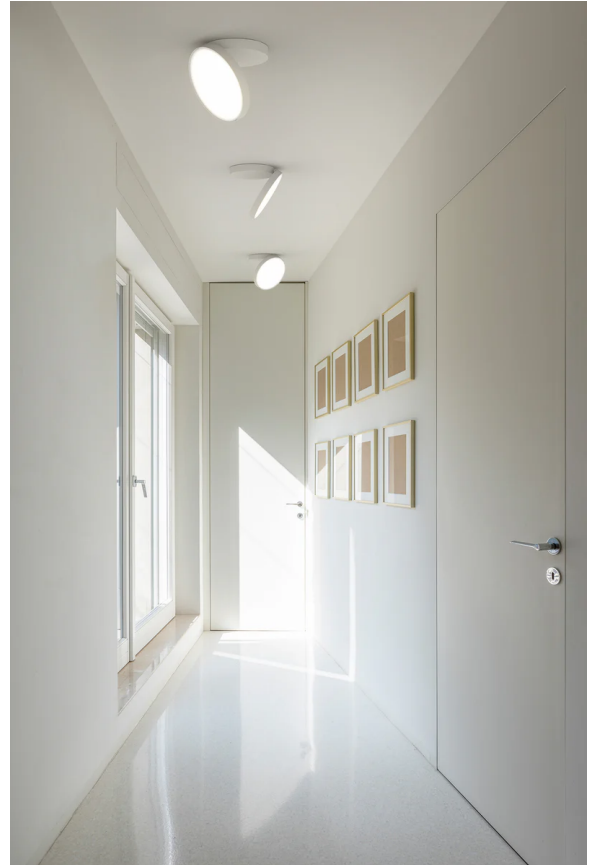

RO A/VENERE/W1/3000K/DALI/WHITE

Venere Wall & Ceiling Light

by Giovanni Lauda

Venere is a versatile wall or ceiling-mounted lamp that emits diffused light. Its powerful, dimmable LED source is housed within a sleek design, featuring a body made of aluminum casting and a diffuser crafted from injection-molded opaline polycarbonate. While seamlessly integrating with the wall or ceiling surface, Venere can open up to 96 degrees and rotate in any direction, allowing precise light targeting. Its circular shape and dynamic movement evoke the image of a human eye in motion, reminiscent of the legendary beauty known as the 'strabismus of Venus.'

Designer	Giovanni Lauda
Supplier	Rotaliana
Country	Italy
SKU	RO A/VENERE/W1/3000K/DALI/WHITE
Size	W1
Finish	White
Version	DALI Dimming

Product Dimensions

Materials	Aluminium, polycarbonate	Source	26W LED	Colour Temp	3000K
Output	2000lm	CRI	90	Emission	Diffused, adjustable
Dimming	DALI				