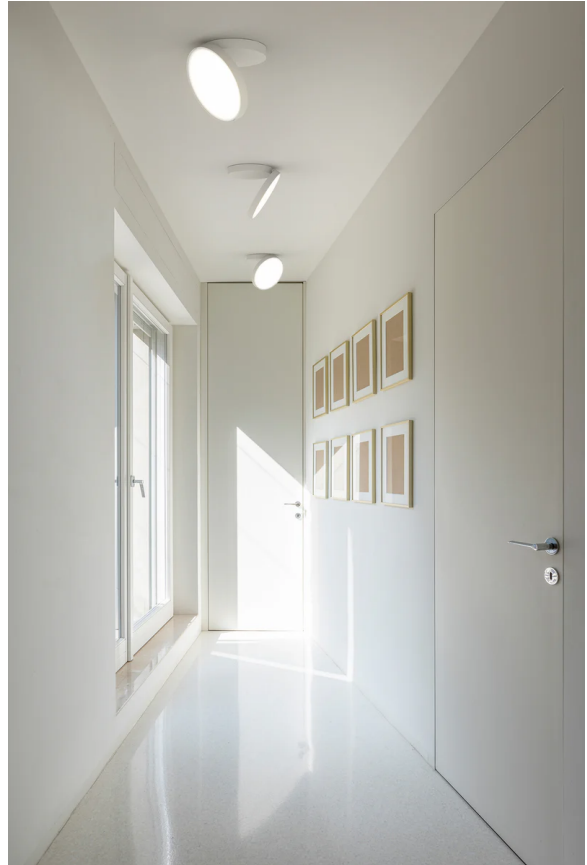

RO A/VENERE/W1/3000K/DALI/WHITE

Venere Wall & Ceiling Light

by Giovanni Lauda

Venere is a versatile wall or ceiling-mounted lamp that emits diffused light. Its powerful, dimmable LED source is housed within a sleek design, featuring a body made of aluminum casting and a diffuser crafted from injection-molded opaline polycarbonate. While seamlessly integrating with the wall or ceiling surface, Venere can open up to 96 degrees and rotate in any direction, allowing precise light targeting. Its circular shape and dynamic movement evoke the image of a human eye in motion, reminiscent of the legendary beauty known as the 'strabismus of Venus.'

Designer	Giovanni Lauda
Supplier	Rotaliana
Country	Italy
SKU	RO A/VENERE/W1/3000K/DALI/WHITE
Size	W1
Finish	White
Version	DALI Dimming

Product Dimensions

Materials	Aluminium, polycarbonate	Source	26W LED	Colour Temp	3000K
Output	2000lm	CRI	90	Emission	Diffused, adjustable
Dimming	DALI				