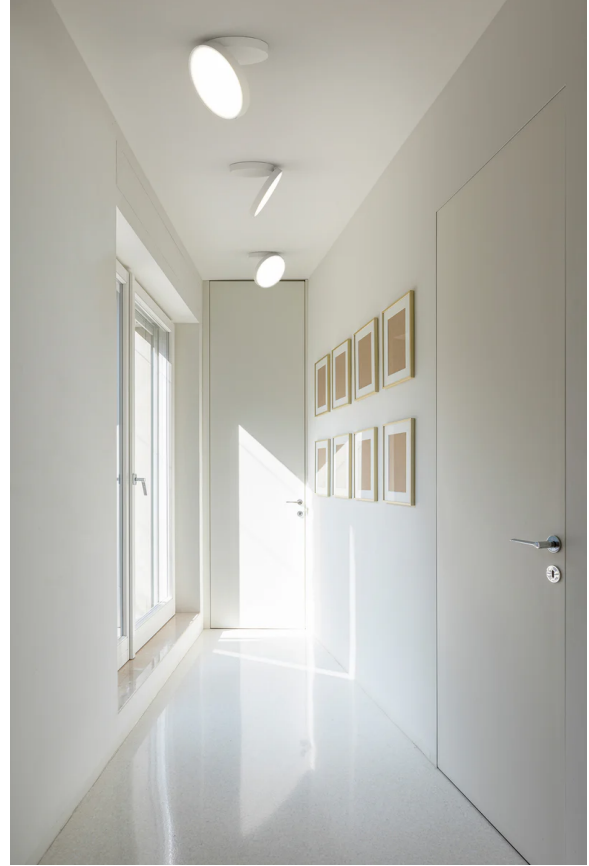

RO A/ENERE/W1/3000K/DALI/BLACK

## Venere Wall & Ceiling Light

by Giovanni Lauda

Venere is a versatile wall or ceiling-mounted lamp that emits diffused light. Its powerful, dimmable LED source is housed within a sleek design, featuring a body made of aluminum casting and a diffuser crafted from injection-molded opaline polycarbonate. While seamlessly integrating with the wall or ceiling surface, Venere can open up to 96 degrees and rotate in any direction, allowing precise light targeting. Its circular shape and dynamic movement evoke the image of a human eye in motion, reminiscent of the legendary beauty known as the 'strabismus of Venus.'

### Product Dimensions

<b>Materials</b>	Aluminium, polycarbonate	<b>Source</b>	26W LED	<b>Colour Temp</b>	3000K
<b>Output</b>	2000lm	<b>CRI</b>	90	<b>Emission</b>	Diffused, adjustable
<b>Dimming</b>	DALI				