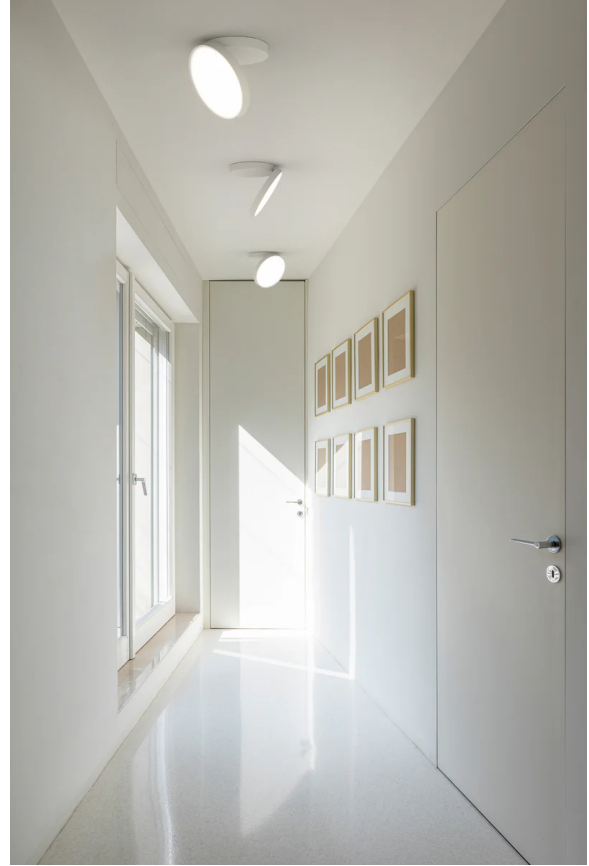

RO A/VENERE/W1/3000K/DALI/BLACK

## Venere Wall & Ceiling Light

by Giovanni Lauda

Venere is a versatile wall or ceiling-mounted lamp that emits diffused light. Its powerful, dimmable LED source is housed within a sleek design, featuring a body made of aluminum casting and a diffuser crafted from injection-molded opaline polycarbonate. While seamlessly integrating with the wall or ceiling surface, Venere can open up to 96 degrees and rotate in any direction, allowing precise light targeting. Its circular shape and dynamic movement evoke the image of a human eye in motion, reminiscent of the legendary beauty known as the 'strabismus of Venus.'

### Product Dimensions

<b>Materials</b>	Aluminium, polycarbonate	<b>Source</b>	26W LED	<b>Colour Temp</b>	3000K
<b>Output</b>	2000lm	<b>CRI</b>	90	<b>Emission</b>	Diffused, adjustable
<b>Dimming</b>	DALI				