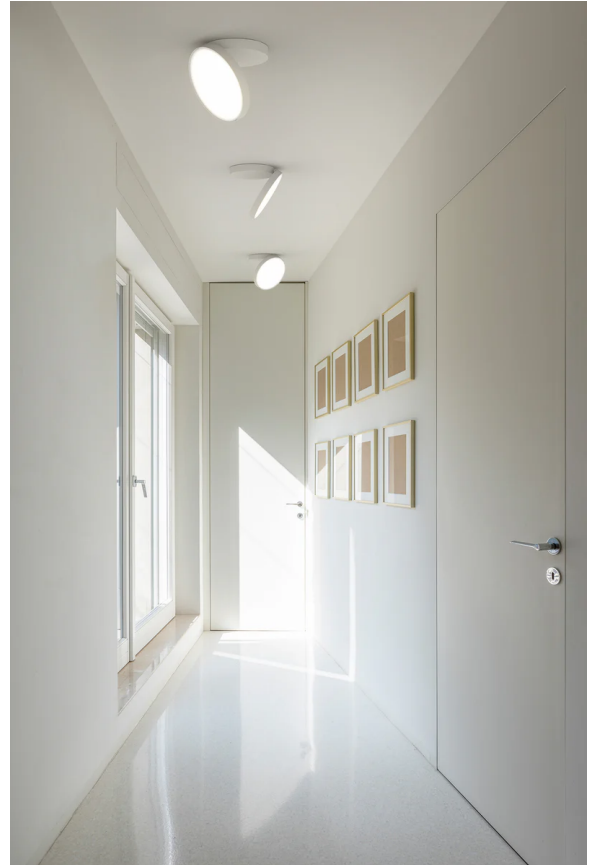

RO A/VERERE/W1/3000K/DALI/BLACK

## Venere Wall & Ceiling Light

by Giovanni Lauda

Venere is a versatile wall or ceiling-mounted lamp that emits diffused light. Its powerful, dimmable LED source is housed within a sleek design, featuring a body made of aluminum casting and a diffuser crafted from injection-molded opaline polycarbonate. While seamlessly integrating with the wall or ceiling surface, Venere can open up to 96 degrees and rotate in any direction, allowing precise light targeting. Its circular shape and dynamic movement evoke the image of a human eye in motion, reminiscent of the legendary beauty known as the 'strabismus of Venus.'

### Product Dimensions

<b>Materials</b>	Aluminium, polycarbonate	<b>Source</b>	26W LED	<b>Colour Temp</b>	3000K
<b>Output</b>	2000lm	<b>CRI</b>	90	<b>Emission</b>	Diffused, adjustable
<b>Dimming</b>	DALI				