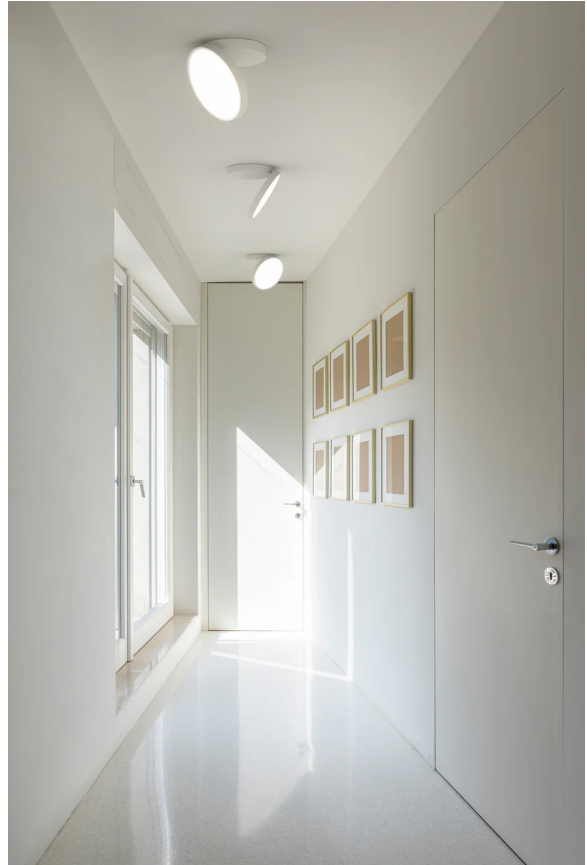

RO A/ENERE/W1/3000K/DALI/BLACK

Venere Wall & Ceiling Light

by Giovanni Lauda

Venere is a versatile wall or ceiling-mounted lamp that emits diffused light. Its powerful, dimmable LED source is housed within a sleek design, featuring a body made of aluminum casting and a diffuser crafted from injection-molded opaline polycarbonate. While seamlessly integrating with the wall or ceiling surface, Venere can open up to 96 degrees and rotate in any direction, allowing precise light targeting. Its circular shape and dynamic movement evoke the image of a human eye in motion, reminiscent of the legendary beauty known as the 'strabismus of Venus.'

Designer	Giovanni Lauda
Supplier	Rotaliana
Country	Italy
SKU	RO A/ENERE/W1/3000K/DALI/BLACK
Size	W1
Finish	Matt Black
Version	DALI Dimming

Product Dimensions

Materials	Aluminium, polycarbonate	Source	26W LED	Colour Temp	3000K
Output	2000lm	CRI	90	Emission	Diffused, adjustable
Dimming	DALI				