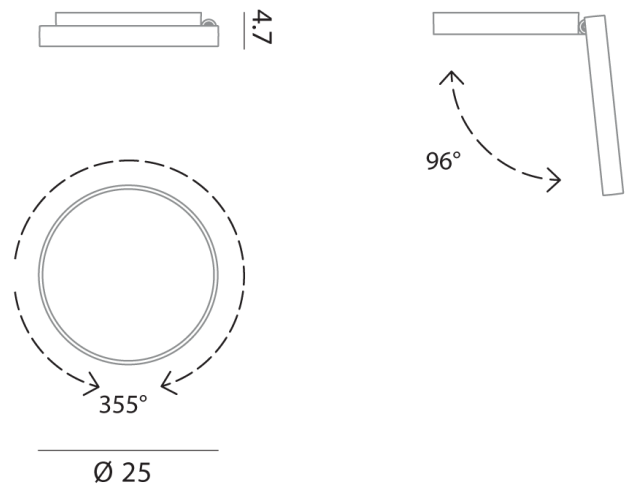

## Venere Wall & Ceiling Light

by Giovanni Lauda

Venere is a versatile wall or ceiling-mounted lamp that emits diffused light. Its powerful, dimmable LED source is housed within a sleek design, featuring a body made of aluminum casting and a diffuser crafted from injection-molded opaline polycarbonate. While seamlessly integrating with the wall or ceiling surface, Venere can open up to 96 degrees and rotate in any direction, allowing precise light targeting. Its circular shape and dynamic movement evoke the image of a human eye in motion, reminiscent of the legendary beauty known as the 'strabismus of Venus.'

<b>Designer</b>	Giovanni Lauda
<b>Supplier</b>	Rotaliana
<b>Country</b>	Italy
<b>SKU</b>	RO A/VENERE/W1/3000K/DALI/BLACK
<b>Size</b>	W1
<b>Finish</b>	Matt Black
<b>Version</b>	DALI Dimming

### Product Dimensions

<b>Materials</b>	Aluminium, polycarbonate	<b>Source</b>	26W LED	<b>Colour Temp</b>	3000K
<b>Output</b>	2000lm	<b>CRI</b>	90	<b>Emission</b>	Diffused, adjustable
<b>Dimming</b>	DALI				