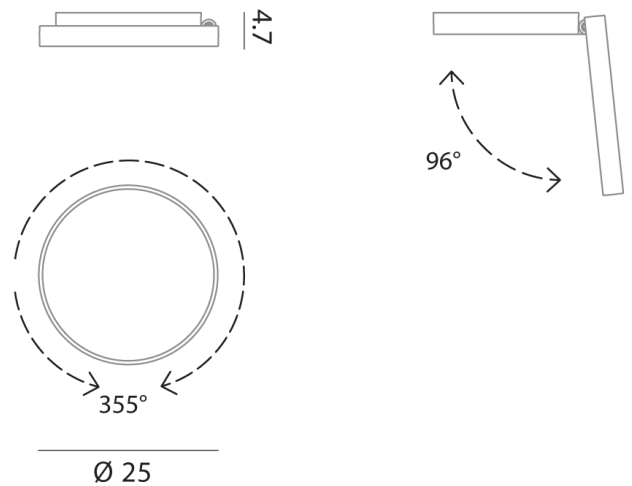

## Venere Wall & Ceiling Light

by Giovanni Lauda

Venere is a versatile wall or ceiling-mounted lamp that emits diffused light. Its powerful, dimmable LED source is housed within a sleek design, featuring a body made of aluminum casting and a diffuser crafted from injection-molded opaline polycarbonate. While seamlessly integrating with the wall or ceiling surface, Venere can open up to 96 degrees and rotate in any direction, allowing precise light targeting. Its circular shape and dynamic movement evoke the image of a human eye in motion, reminiscent of the legendary beauty known as the 'strabismus of Venus.'

### Product Dimensions

<b>Materials</b>	Aluminium, polycarbonate	<b>Source</b>	26W LED	<b>Colour Temp</b>	3000K
<b>Output</b>	2000lm	<b>CRI</b>	90	<b>Emission</b>	Diffused, adjustable
<b>Dimming</b>	DALI				