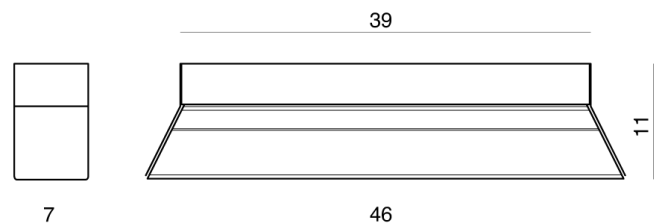

CT PL/REGULA/46/CHAMP/AMBER

Regula Ceiling Light

by Alberto Manzoni

Elegant, minimal, and powerful—these words describe the new Regula collection. Each ceiling light uses a square-section borosilicate glass tube, showcasing LEDs crafted in Italy for this specific line. A magnet allows easy removal of the glass for cleaning. Regula simplifies design, removing excess to highlight essential elegance. Available in a variety of finish options.

Designer	Alberto Manzoni
Supplier	Cangini & Tucci
Country	Italy
SKU	CT PL/REGULA/46/CHAMP/AMBER
Glass Finish	Amber
Metal Finish	Champagne
Size	46

Product Dimensions

Materials	Borosilicate glass	Source	24W LED @ 24v	Colour Temp	3000K
Output	3264lm	CRI	95	Dimming	TRIAC
Notes	750mA driver supplied				