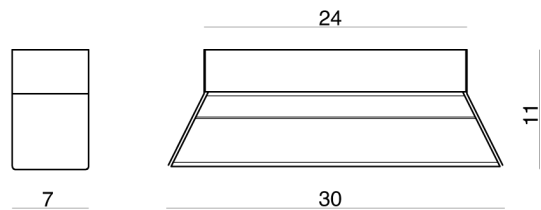

CT PL/REGULA/30/BLACK/SMOKE

Regula Ceiling Light

by Alberto Manzoni

Elegant, minimal, and powerful—these words describe the new Regula collection. Each ceiling light uses a square-section borosilicate glass tube, showcasing LEDs crafted in Italy for this specific line. A magnet allows easy removal of the glass for cleaning. Regula simplifies design, removing excess to highlight essential elegance. Available in a variety of finish options.

Designer	Alberto Manzoni
Supplier	Cangini & Tucci
Country	Italy
SKU	CT PL/REGULA/30/BLACK/SMOKE
Glass Finish	Smoke
Metal Finish	Black Carbon
Size	30

Product Dimensions

Materials	Borosilicate glass	Source	15W LED @ 24v	Colour Temp	3000K
Output	2040lm	CRI	95	Dimming	TRIAC
Notes	625mA driver supplied				