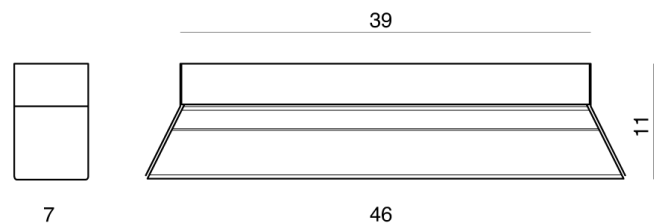

Materials	Borosilicate glass	Source	24W LED @ 24v	Colour Temp	3000K
Output	3264lm	CRI	95	Dimming	TRIAC
Notes	750mA driver supplied