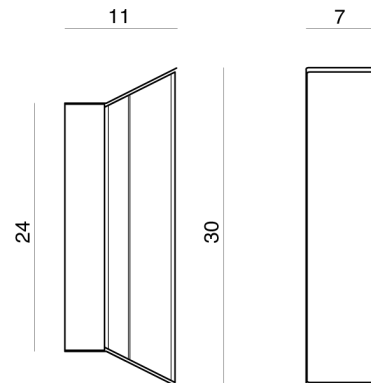

## Regula Wall Light

by Alberto Manzoni

Elegant, minimal, and powerful—these words describe the new Regula collection. Each wall light uses a square-section borosilicate glass tube, showcasing LEDs crafted in Italy for this specific line. A magnet allows easy removal of the glass line. The wall lamps also feature a Clip-on system for quick, neat mounting. Regula simplifies design, removing excess to highlight essential elegance. Available in a variety of finish options.

### Product Dimensions

<b>Materials</b>	Borosilicate glass	<b>Source</b>	15W LED @ 24v	<b>Colour Temp</b>	3000K
<b>Output</b>	2040lm	<b>CRI</b>	95	<b>Dimming</b>	TRIAC
<b>Notes</b>	625mA driver supplied				