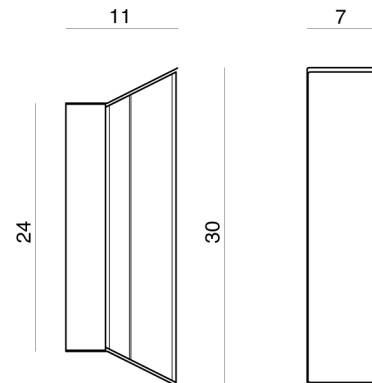

CT A/REGULA/30/BLACK/AMBER

Regula Wall Light

by Alberto Manzoni

Elegant, minimal, and powerful—these words describe the new Regula collection. Each wall light uses a square-section borosilicate glass tube, showcasing LEDs crafted in Italy for this specific line. A magnet allows easy removal of the glass for cleaning. The wall lamps also feature a Clip-on system for quick, neat mounting. Regula simplifies design, removing excess to highlight essential elegance. Available in a variety of finish options.

Designer	Alberto Manzoni
Supplier	Cangini & Tucci
Country	Italy
SKU	CT A/REGULA/30/BLACK/AMBER
Glass Finish	Amber
Metal Finish	Black Carbon
Size	30

Product Dimensions

Materials	Borosilicate glass	Source	15W LED @ 24v	Colour Temp	3000K
Output	2040lm	CRI	95	Dimming	TRIAC
Notes	625mA driver supplied				