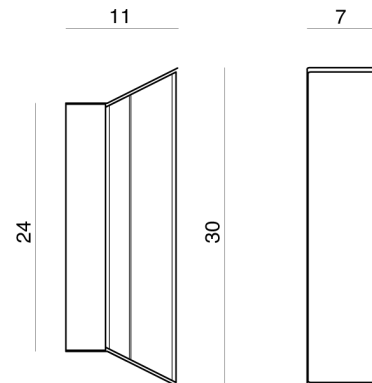

CT A/REGULA/30/BLACK/AMBER

Regula Wall Light

by Alberto Manzoni

Elegant, minimal, and powerful—these words describe the new Regula collection. Each wall light uses a square-section borosilicate glass tube, showcasing LEDs crafted in Italy for this specific line. A magnet allows easy removal of the glass line. The wall lamps also feature a Clip-on system for quick, neat mounting. Regula simplifies design, removing excess to highlight essential elegance. Available in a variety of finish options.

Designer	Alberto Manzoni
Supplier	Cangini & Tucci
Country	Italy
SKU	CT A/REGULA/30/BLACK/AMBER
Glass Finish	Amber
Metal Finish	Black Carbon
Size	30

Product Dimensions

Materials	Borosilicate glass	Source	15W LED @ 24v	Colour Temp	3000K
Output	2040lm	CRI	95	Dimming	TRIAC
Notes	625mA driver supplied				