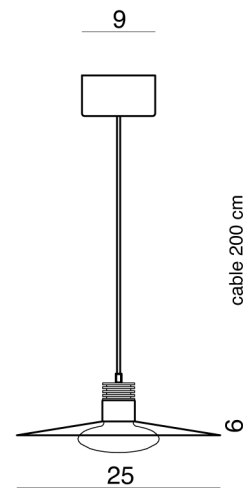

CT S/HYDRA/BLACK/GREEN

Hydra Pendant

by Pietro Tucci

The Hydra collection captures the brilliance of a star in its design. Inspired by the luminous Hydra constellation, this lamp features a central frosted glass bulb that evenly reflects light onto a handcrafted glass shade, creating a uniform glow. With a minimal yet elegant design, Hydra adapts to any space. This pendant light version is available in two sizes with various finish combinations. Made in Italy.

| | |
|---------------------|------------------------|
| Designer | Pietro Tucci |
| Supplier | Cangini & Tucci |
| Country | Italy |
| SKU | CT S/HYDRA/BLACK/GREEN |
| Glass Finish | Green |
| Metal Finish | Black Carbon |
| Size | Small |

Product Dimensions

| | | | | | |
|------------------|--------------|---------------|--|--------------------|----------|
| Materials | Glass, metal | Source | 9W LED @ 27v | Colour Temp | 3000K |
| Output | 1125lm | CRI | 95 | Emission | Diffused |
| Dimming | TRIAC | Notes | 350mA driver supplied, 200cm cable drop | | |