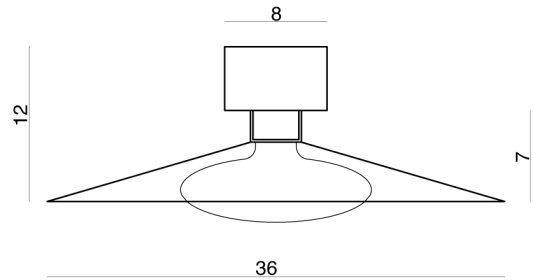

CT PL/HYDRA/GOLD/SMOKE

Hydra Ceiling Light

by Pietro Tucci

The Hydra collection captures the brilliance of a star in its design. Inspired by the luminous Hydra constellation, this lamp features a central frosted glass bulb that evenly reflects light onto a handcrafted glass shade, creating a uniform glow. With a minimal yet elegant design, Hydra adapts to any space. This surface mounted ceiling light version is available in two sizes with various finish combinations. Made in Italy.

Designer	Pietro Tucci
Supplier	Cangini & Tucci
Country	Italy
SKU	CT PL/HYDRA/GOLD/SMOKE
Glass Finish	Smoke
Metal Finish	French Gold
Size	Small

Product Dimensions

Materials	Glass, metal	Source	9W LED @ 27v	Colour Temp	3000K
Output	1125lm	CRI	95	Emission	Diffused
Dimming	TRIAC	Notes	350mA driver supplied		