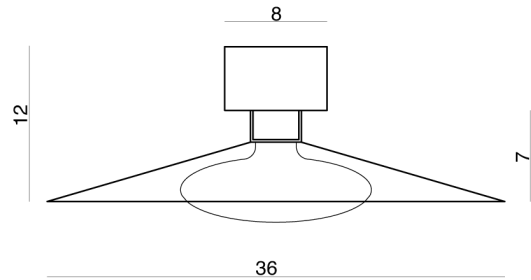

CT PL/HYDRA/GOLD/TOBACCO

Hydra Ceiling Light

by Pietro Tucci

The Hydra collection captures the brilliance of a star in its design. Inspired by the luminous Hydra constellation, this lamp features a central frosted glass bulb that evenly reflects light onto a handcrafted glass shade, creating a uniform glow. With a minimal yet elegant design, Hydra adapts to any space. This surface mounted ceiling light version is available in two sizes with various finish combinations. Made in Italy.

Designer	Pietro Tucci
Supplier	Cangini & Tucci
Country	Italy
SKU	CT PL/HYDRA/GOLD/TOBACCO
Glass Finish	Tobacco
Metal Finish	French Gold
Size	Small

Product Dimensions

Materials	Glass, metal	Source	9W LED @ 27v	Colour Temp	3000K
Output	1125lm	CRI	95	Emission	Diffused
Dimming	TRIAC	Notes	350mA driver supplied		