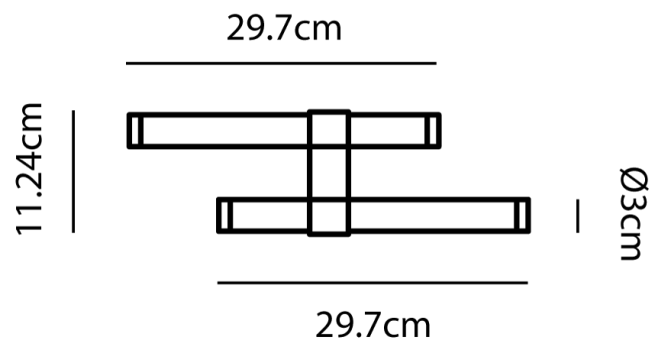

AX A/PARALELA/1/GREY

Paralela 1 Wall Light

by Nahtrang Studio

Paralela is a modular lighting system created by Nahtrang Studio from Spain. The aim was to turn light into a tangible decorative element. This led to the design of borosilicate glass cylinders connected by Nylon PA12 connectors. These cylinders use gravity to stay in place and create a neat arrangement that interacts visually with light, forming a beautiful display. This version of the Paralela combines two LED elements and a connector to create a single wall light. Available in white or grey finish.

Designer	Nahtrang Studio
Supplier	Axo Light
Country	Italy
SKU	AX A/PARALELA/1/GREY
Finish	Grey

Product Dimensions

Materials	Borosilicate Glass tube, 3D Printed Nylon (PA12) connection point	Source	2 x 4W LED	Colour Temp	3000K
Output	2 x 315lm	CRI	>90	IP Rating	IP20
Dimming	Dependent on driver	Notes	24v driver required (not supplied), must be installed remotely.		