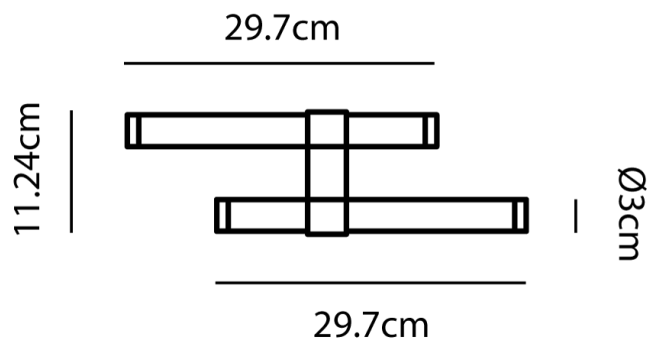

AX A/PARALELA/1/WHITE

Paralela 1 Wall Light

by Nahtrang Studio

Paralela is a modular lighting system created by Nahtrang Studio from Spain. The aim was to turn light into a tangible decorative element. This led to the design of borosilicate glass cylinders connected by Nylon PA12 connectors. These cylinders use gravity to stay in place and create a neat arrangement that interacts visually with light, forming a beautiful display. This version of the Paralela combines two LED elements and a connector to create a single wall light. Available in white or grey finish.

Designer	Nahtrang Studio
Supplier	Axo Light
Country	Italy
SKU	AX A/PARALELA/1/WHITE
Finish	White

Product Dimensions

Materials	Borosilicate Glass tube, 3D Printed Nylon (PA12) connection point	Source	2 x 4W LED	Colour Temp	3000K
Output	2 x 315lm	CRI	>90	IP Rating	IP20
Dimming	Dependent on driver	Notes	24v driver required (not supplied), must be installed remotely.		