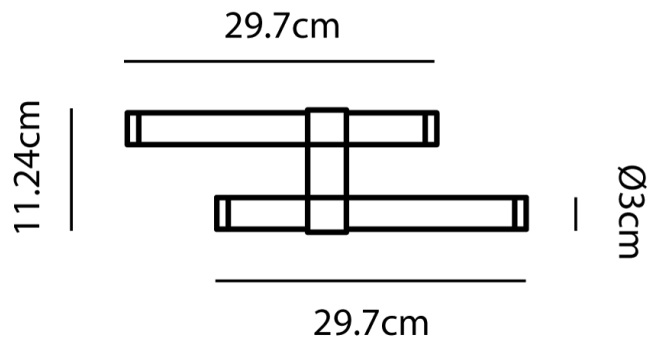

AX A/PARALELA/1/WHITE

Paralela 1 Wall Light

by Nahtrang Studio

Paralela is a modular lighting system created by Nahtrang Studio from Spain. The aim was to turn light into a tangible decorative element. This led to the design of borosilicate glass cylinders connected by Nylon PA12 connectors. These cylinders use gravity to stay in place and create a neat arrangement that interacts visually with light, forming a beautiful display. This version of the Paralela combines two LED elements and a connector to create a single wall light. Available in white or grey finish.

Designer	Nahtrang Studio
Supplier	Axo Light
Country	Italy
SKU	AX A/PARALELA/1/WHITE
Finish	White

Product Dimensions

Materials	Borosilicate Glass tube, 3D Printed Nylon (PA12) connection point	Source	2 x 4W LED	Colour Temp	3000K
Output	2 x 315lm	CRI	>90	IP Rating	IP20
Dimming	Dependent on driver	Notes	24v driver required (not supplied), must be installed remotely.		