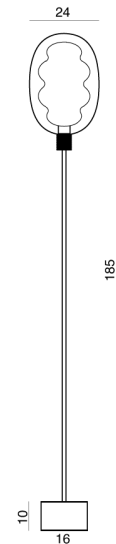

CT PT/DALMA/GIG/BLACK/PINK

Dalma Floor Lamp

by Marcantonio Raimondi Malerba

Dalma, a new lighting design by Marcantonio for Cangini & Tucci, merges technology with aesthetic exploration. Its wave-like shapes evoke natural phenomena, creating an abstract, luminous presence. The design features a glass exterior enclosing a curvaceous core, with the dimmable LED source exuding a warm, dynamic essence. Dalma floor lamp is available in two sizes in a variety of finish combinations. Made in Italy.

Designer	Marcantonio Raimondi Malerba
Supplier	Cangini & Tucci
Country	Italy
SKU	CT PT/DALMA/GIG/BLACK/PINK
Size	GIG
Metal Finish	Black Carbon
Glass Finish	Pink

Product Dimensions

Materials	Glass, Aluminium	Source	12W LED
Output	1500lm	CRI	95
Dimming	Push button dimmer		