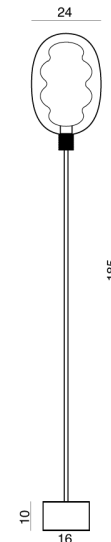

CT PT/DALMA/GIG/GOLD/AMBER

## Dalma Floor Lamp

by Marcantonio Raimondi Malerba

Dalma, a new lighting design by Marcantonio for Cangini & Tucci, merges technology with aesthetic exploration. Its wave-like shapes evoke natural phenomena, creating an abstract, luminous presence. The design features a glass exterior enclosing a curvaceous core, with the dimmable LED source exuding a warm, dynamic essence. Dalma floor lamp is available in two sizes in a variety of finish combinations. Made in Italy.

<b>Designer</b>	Marcantonio Raimondi Malerba
<b>Supplier</b>	Cangini & Tucci
<b>Country</b>	Italy
<b>SKU</b>	CT PT/DALMA/GIG/GOLD/AMBER
<b>Size</b>	GIG
<b>Metal Finish</b>	French Gold
<b>Glass Finish</b>	Amber

### Product Dimensions

<b>Materials</b>	Glass, Aluminium	<b>Source</b>	12W LED
<b>Output</b>	1500lm	<b>CRI</b>	95
<b>Dimming</b>	Push button dimmer		

<b>Colour Temp</b>	3000K
<b>Emission</b>	Frosted diffuser