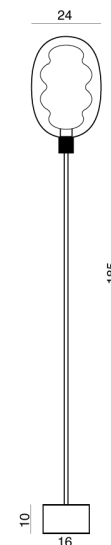

CT PT/DALMA/GIG/GOLD/AMBER

Dalma Floor Lamp

by Marcantonio Raimondi Malerba

Dalma, a new lighting design by Marcantonio for Cangini & Tucci, merges technology with aesthetic exploration. Its wave-like shapes evoke natural phenomena, creating an abstract, luminous presence. The design features a glass exterior enclosing a curvaceous core, with the dimmable LED source exuding a warm, dynamic essence. Dalma floor lamp is available in two sizes in a variety of finish combinations. Made in Italy.

Designer	Marcantonio Raimondi Malerba
Supplier	Cangini & Tucci
Country	Italy
SKU	CT PT/DALMA/GIG/GOLD/AMBER
Size	GIG
Metal Finish	French Gold
Glass Finish	Amber

Product Dimensions

Materials	Glass, Aluminium	Source	12W LED
Output	1500lm	CRI	95
Dimming	Push button dimmer		