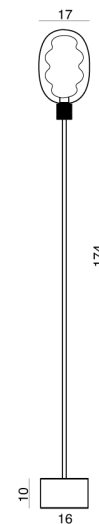

CT PT/DALMA/BLACK/AMBER

## Dalma Floor Lamp

by Marcantonio Raimondi Malerba

Dalma, a new lighting design by Marcantonio for Cangiini & Tucci, merges technology with aesthetic exploration. Its wave-like shapes evoke natural phenomena, creating an abstract, luminous presence. The design features a glass exterior enclosing a curvaceous core, with the dimmable LED source exuding a warm, dynamic essence. Dalma floor lamp is available in two sizes in a variety of finish combinations. Made in Italy.

<b>Designer</b>	Marcantonio Raimondi Malerba
<b>Supplier</b>	Cangiini & Tucci
<b>Country</b>	Italy
<b>SKU</b>	CT PT/DALMA/BLACK/AMBER
<b>Size</b>	Small
<b>Metal Finish</b>	Black Carbon
<b>Glass Finish</b>	Amber

### Product Dimensions

<b>Materials</b>	Glass, Aluminium	<b>Source</b>	9W LED	<b>Colour Temp</b>	3000K
<b>Output</b>	1125lm	<b>CRI</b>	95	<b>Emission</b>	Frosted diffuser
<b>Dimming</b>	Push button dimmer				