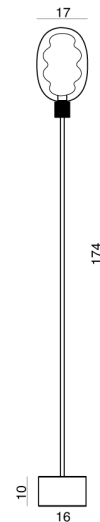

CT PT/DALMA/CHAMP/SMOKE

## Dalma Floor Lamp

by Marcantonio Raimondi Malerba

Dalma, a new lighting design by Marcantonio for Cangini & Tucci, merges technology with aesthetic exploration. Its wave-like shapes evoke natural phenomena, creating an abstract, luminous presence. The design features a glass exterior enclosing a curvaceous core, with the dimmable LED source exuding a warm, dynamic essence. Dalma floor lamp is available in two sizes in a variety of finish combinations. Made in Italy.

<b>Designer</b>	Marcantonio Raimondi Malerba
<b>Supplier</b>	Cangini & Tucci
<b>Country</b>	Italy
<b>SKU</b>	CT PT/DALMA/CHAMP/SMOKE
<b>Size</b>	Small
<b>Metal Finish</b>	Champagne
<b>Glass Finish</b>	Smoke

### Product Dimensions

<b>Materials</b>	Glass, Aluminium	<b>Source</b>	9W LED
<b>Output</b>	1125lm	<b>CRI</b>	95
<b>Dimming</b>	Push button dimmer		

<b>Colour Temp</b>	3000K
<b>Emission</b>	Frosted diffuser