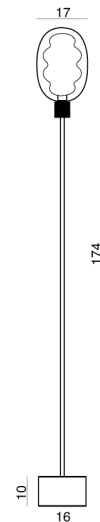

CT PT/DALMA/CHAMP/SMOKE

Dalma Floor Lamp

by Marcantonio Raimondi Malerba

Dalma, a new lighting design by Marcantonio for Cangini & Tucci, merges technology with aesthetic exploration. Its wave-like shapes evoke natural phenomena, creating an abstract, luminous presence. The design features a glass exterior enclosing a curvaceous core, with the dimmable LED source exuding a warm, dynamic essence. Dalma floor lamp is available in two sizes in a variety of finish combinations. Made in Italy.

Designer	Marcantonio Raimondi Malerba
Supplier	Cangini & Tucci
Country	Italy
SKU	CT PT/DALMA/CHAMP/SMOKE
Size	Small
Metal Finish	Champagne
Glass Finish	Smoke

Product Dimensions

Materials	Glass, Aluminium	Source	9W LED
Output	1125lm	CRI	95
Dimming	Push button dimmer		