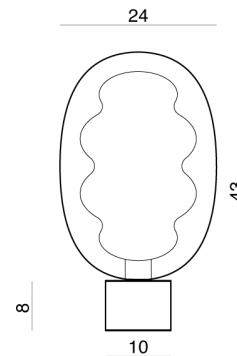

### Product Dimensions

<b>Materials</b>	Glass, Aluminium	<b>Source</b>	12W LED	<b>Colour Temp</b>	3000K
<b>Output</b>	1500lm	<b>CRI</b>	95	<b>Emission</b>	Frosted diffuser
<b>Dimming</b>	Push button dimmer				