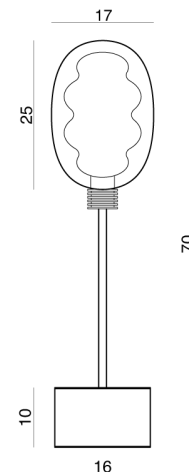

CT LT/DALMA/STAND/BLACK/SKYBLUE

Dalma Stand Table Lamp

by Marcantonio Raimondi Malerba

Dalma, a new lighting design by Marcantonio for Cangiini & Tucci, merges technology with aesthetic exploration. Its wave-like shapes evoke natural phenomena, creating an abstract, luminous presence. The design features a glass exterior enclosing a curvaceous core, with the dimmable LED source exuding a warm, dynamic essence. Dalma table lamp is available in a variety of finish combinations. Made in Italy.

Designer	Marcantonio Raimondi Malerba
Supplier	Cangiini & Tucci
Country	Italy
SKU	CT LT/DALMA/STAND/BLACK/SKYBLUE
Metal Finish	Black Carbon
Glass Finish	Sky Blue

Product Dimensions

Materials	Glass, Aluminium	Source	9W LED	Colour Temp	3000K
Output	1125lm	CRI	95	Emission	Frosted diffuser
Dimming	Push button dimmer				