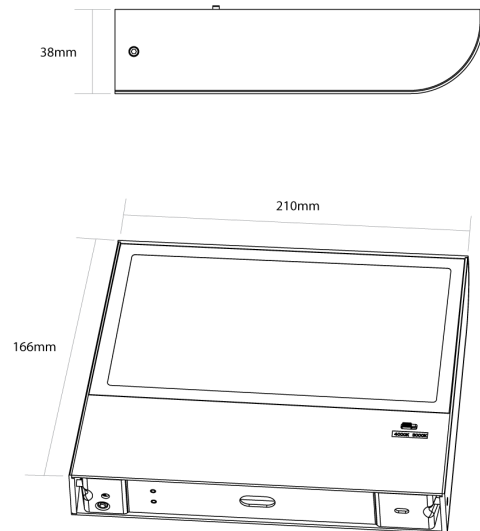

## Michigan XL Wall Washer

by Studio Italia

The Michigan XL Wall Washer is equipped with a high-output 21W LED to bathe a wall in light. Simple design for application in contemporary settings. Switchable between 2700K and 3000K colour temperature. Phase dimmable. Available in white finish.

<b>Supplier</b>	Studio Italia
<b>Country</b>	China
<b>SKU</b>	SI A/MICHIGAN/XL/WHITE
<b>Finish</b>	White

### Product Dimensions

<b>Materials</b>	Aluminium	<b>Source</b>	21W LED	<b>Colour Temp</b>	2700k/3000K (DOUBLE CCT)
<b>Output</b>	2700k @ 2700lm / 3000k @ 2900lm	<b>CRI</b>	80	<b>IP Rating</b>	IP20
<b>Dimming</b>	PHASE				