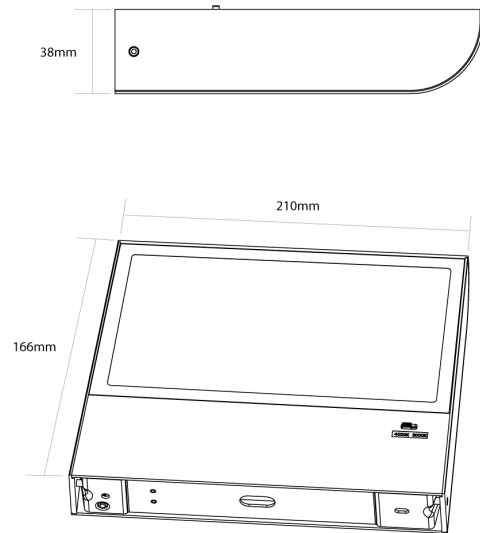

ARCO A/MICHIGAN/XL/WHITE

Michigan XL Wall Washer

by Studio Italia

The Michigan XL Wall Washer is equipped with a high-output 21W LED to bathe a wall in light. Simple design for application in contemporary settings. Switchable between 2700K and 3000K colour temperature. Phase dimmable. Available in white finish.

Supplier	Studio Italia
Country	China
SKU	ARCO A/MICHIGAN/XL/WHITE
Finish	White

Product Dimensions

Materials	Aluminium	Source	21W LED	Colour Temp	2700k/3000K (DOUBLE CCT)
Output	2700k @ 2700lm / 3000k @ 2900lm	CRI	80	IP Rating	IP20
Dimming	PHASE				