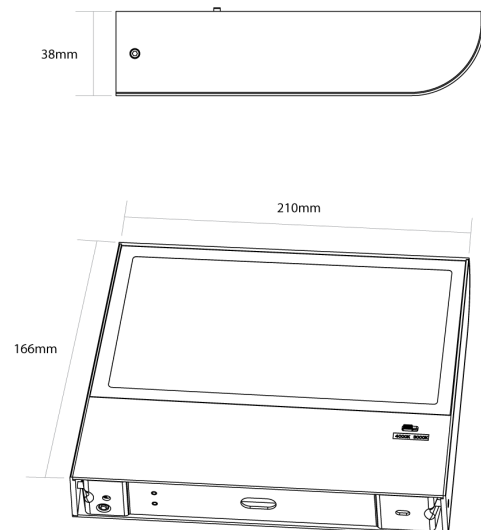

SI A/MICHIGAN/XL/WHITE

Michigan XL Wall Washer

by Studio Italia

The Michigan XL Wall Washer is equipped with a high-output 21W LED to bathe a wall in light. Simple design for application in contemporary settings. Switchable between 2700K and 3000K colour temperature. Phase dimmable. Available in white finish.

Supplier	Studio Italia
Country	China
SKU	SI A/MICHIGAN/XL/WHITE
Finish	White

Product Dimensions

Materials	Aluminium	Source	21W LED	Colour Temp	2700k/3000K (DOUBLE CCT)
Output	2700k @ 2700lm / 3000k @ 2900lm	CRI	80	IP Rating	IP20
Dimming	PHASE				