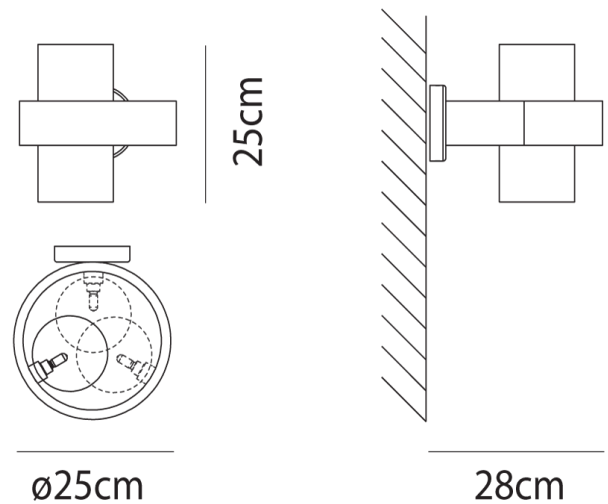

Designer	Francesco Lucchese
Supplier	Vistosi
Country	Italy
SKU	VI A/ARMONIA/25/BLACK-COPPER/AMBER
Glass Finish	Amber
Frame Finish	Black Matte Nickel / Matte Copper

Product Dimensions

Materials	Blown glass, metal frame	Source	1 x G9 60W (Max)	Dimming	Dependent on globe
------------------	--------------------------	---------------	------------------	----------------	--------------------