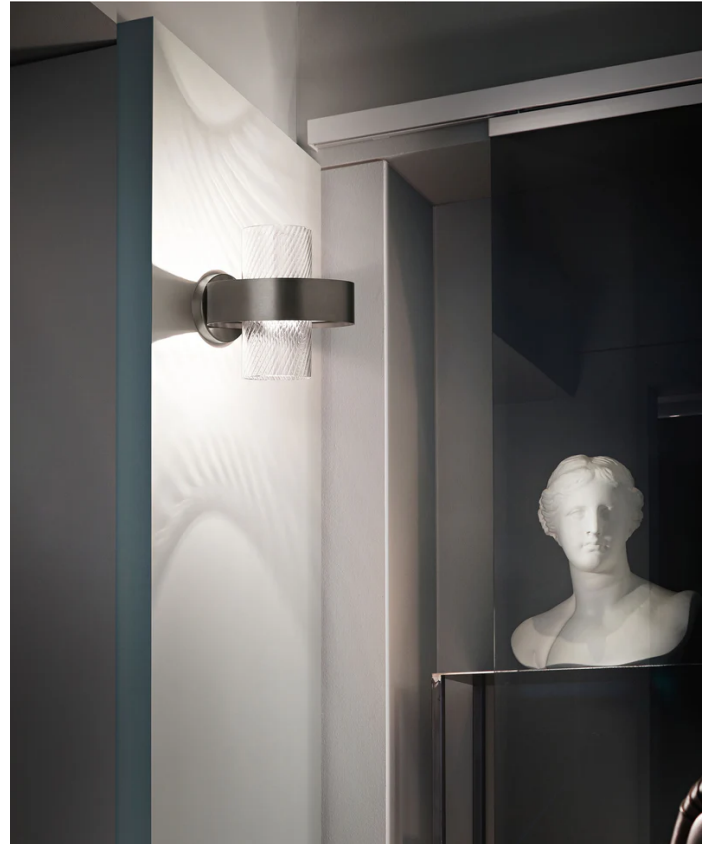

VI A/ARMONIA/25/BLACK-COPPER/AMBER

Armonia Ring Wall Light

by Francesco Lucchese

Designed by Francesco Lucchese, the Armonia collection is inspired by history, blending functionality and emotion. Armonia combines modern design with classic glass working techniques like "balloton" and straight or twisted "rigadin." Available in a range of colors and textures, Armonia creates a warm, enveloping light.

Designer	Francesco Lucchese
Supplier	Vistosi
Country	Italy
SKU	VI A/ARMONIA/25/BLACK-COPPER/AMBER
Glass Finish	Amber
Frame Finish	Black Matte Nickel / Matte Copper

Product Dimensions

Materials	Blown glass, metal frame	Source	1 x G9 60W (Max)	Dimming	Dependent on globe
------------------	--------------------------	---------------	------------------	----------------	--------------------