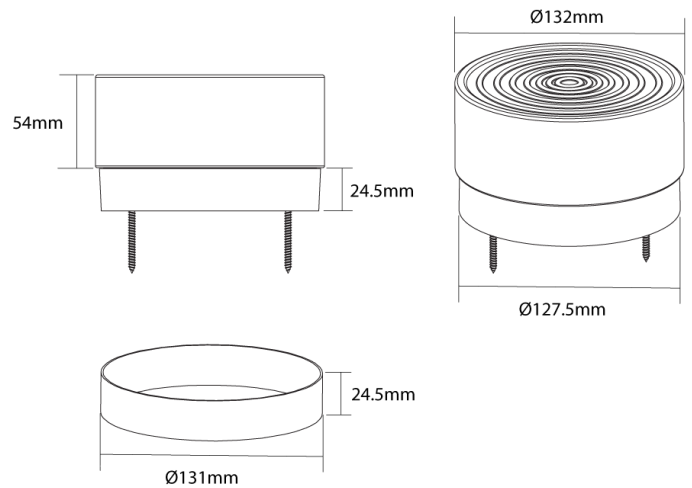

## Loop Ceiling Wall Light

by

Loop by Studio Italia is a highly versatile light fitting suitable for ceiling or wall applications. A 5W CCT LED provides three switch-controlled illumination modes (2700K, 3000K, 4000K), while the glass shade features an impact rating of IK05 for durability. Supplied with a 500mA low flicker trailing edge dimmable driver. Fitting Rated at IP65 with IP20 decorative ring supplied for interior areas. Available in three glass diffuser versions,

### Product Dimensions

<b>Materials</b>	Silicon diffuser, glass shade	<b>Source</b>	5W LED	<b>Colour Temp</b>	2700K/3000K/4000K
<b>Output</b>	250lm/270lm/280lm	<b>CRI</b>	CRI>90	<b>IP Rating</b>	IP65 BASE / IP20 RING / IK05
<b>Dimming</b>	Phase Dimmable	<b>Notes</b>	Triple CCT switch		