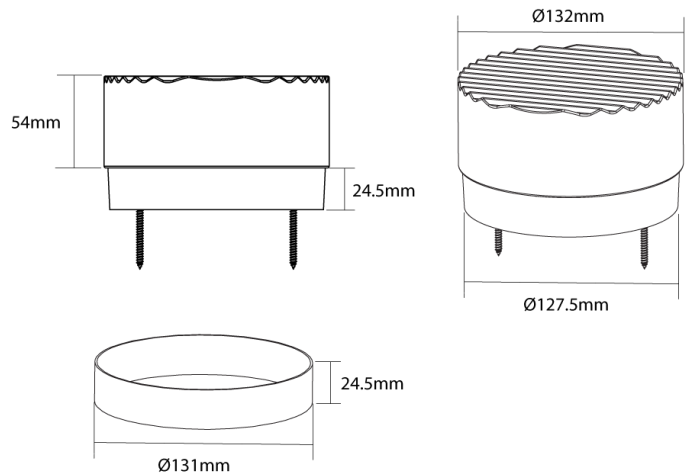

## Loop Exterior Ceiling Wall Light

by

Loop by Studio Italia is a highly versatile light fitting suitable for ceiling or wall applications. A 5W CCT LED provides three switch-controlled illumination modes (2700K, 3000K, 4000K), while the glass shade features an impact rating of IK05 for durability. Supplied with a 500mA low flicker trailing edge dimmable driver. Rated IP65 for use in bathrooms and exterior areas. Available in three glass diffuser versions, Loop is standard in white finish with alternative black option realised via additional decorative ring attachment.

### Product Dimensions

<b>Materials</b>	Silicon diffuser, glass shade	<b>Source</b>	5W LED	<b>Colour Temp</b>	2700K/3000K/4000K
<b>Output</b>	250lm/270lm/280lm	<b>CRI</b>	CRI>90	<b>IP Rating</b>	IP65 / IK05
<b>Dimming</b>	Phase Dimmable	<b>Notes</b>	Triple CCT switch		