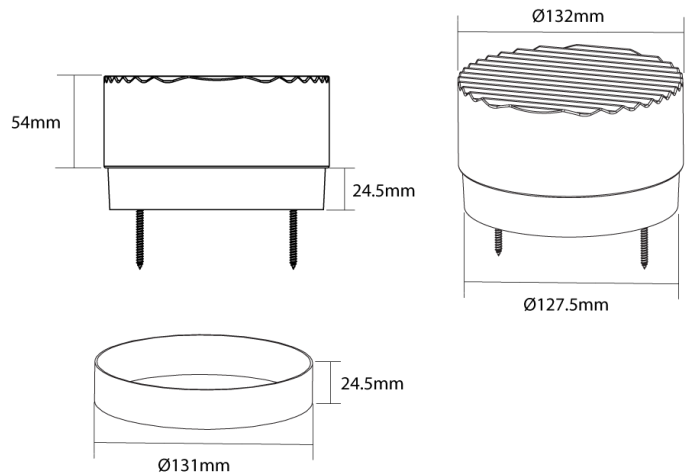

SI A/LOOP/PRISMA/WHITE

Loop Exterior Ceiling Wall Light

by

Loop by Studio Italia is a highly versatile light fitting suitable for ceiling or wall applications. A 5W CCT LED provides three switch-controlled illumination modes (2700K, 3000K, 4000K), while the glass shade features an impact rating of IK05 for durability. Supplied with a 500mA low flicker trailing edge dimmable driver. Rated IP65 for use in bathrooms and exterior areas. Available in three glass diffuser versions, Loop is standard in white finish with alternative black option realised via additional decorative ring attachment.

Supplier	Studio Italia
Country	China
SKU	SI A/LOOP/PRISMA/WHITE
Version	Prisma
Finish	White

Product Dimensions

Materials	Silicon diffuser, glass shade	Source	5W LED	Colour Temp	2700K/3000K/4000K
Output	250lm/270lm/280lm	CRI	CRI>90	IP Rating	IP65 / IK05
Dimming	Phase Dimmable	Notes	Triple CCT switch		