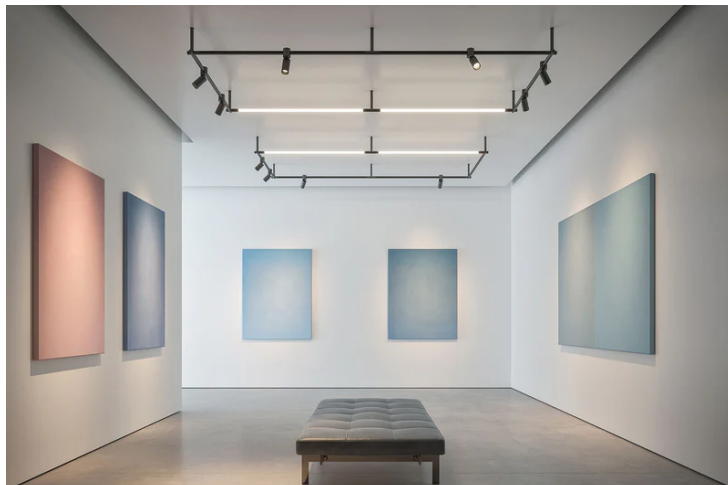

## Souvlaki Lighting System

by

Souvlaki is a low-voltage track system that offers intuitive configuration for both public and residential spaces. Adjustable, non-adjustable, or suspended spots easily attach and slide along the track, customisable with various accessories. Integrated electronics allow smartphone control via DALI protocol, enabling precise adjustments in any position. Linear LED tracks provide indirect lighting and power for projectors. Versatile modular structures can be created without false ceilings, powered from a single source, and enhanced with individual spotlights, offering comprehensive lighting options. Orders by showroom appointment.