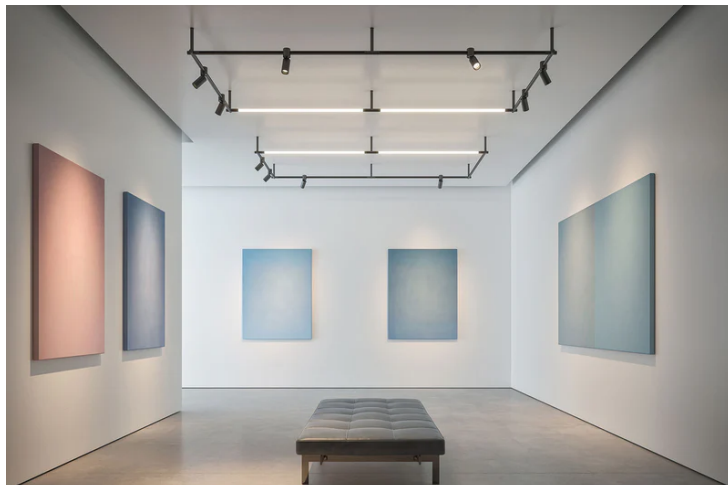

RO SOUVLAKI/DEMO KIT

Souvlaki Lighting System

by

Souvlaki is a low-voltage track system that offers intuitive configuration for both public and residential spaces. Adjustable, non-adjustable, or suspended spots easily attach and slide along the track, customisable with various accessories. Integrated electronics allow smartphone control via DALI protocol, enabling precise adjustments in any position. Linear LED tracks provide indirect lighting and power for projectors. Versatile modular structures can be created without false ceilings, powered from a single source, and enhanced with individual spotlights, offering comprehensive lighting options. Orders by showroom appointment.