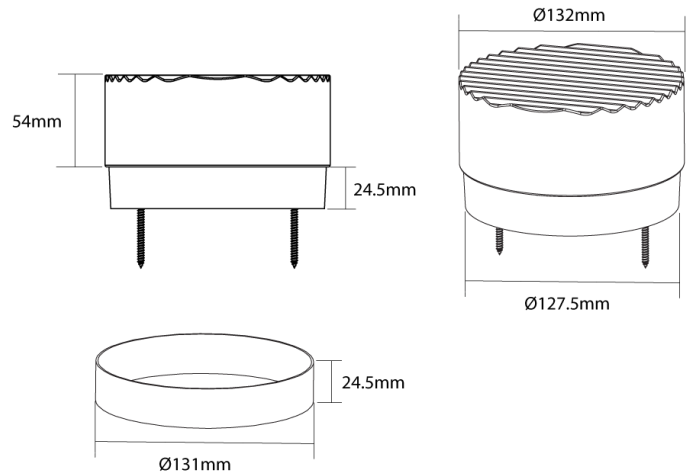

SI A/LOOP/PRISMA/WHITE

Loop Exterior Ceiling Wall Light

by

Loop by Studio Italia is a highly versatile light fitting suitable for ceiling or wall applications. A 5W CCT LED provides three switch-controlled illumination modes (2700K, 3000K, 4000K), while the glass shade features an impact rating of IK05 for durability. Supplied with a 500mA low flicker trailing edge dimmable driver. Rated IP65 for use in bathrooms and exterior areas. Available in three glass diffuser versions, Loop is standard in white finish with alternative black option realised via additional decorative ring attachment.

Supplier	Studio Italia
Country	China
SKU	SI A/LOOP/PRISMA/WHITE
Version	Prisma
Finish	White

Product Dimensions

Materials	Silicon diffuser, glass shade	Source	5W LED	Colour Temp	2700K/3000K/4000K
Output	250lm/270lm/280lm	CRI	CRI>90	IP Rating	IP65 / IK05
Dimming	Phase Dimmable	Notes	Triple CCT switch		