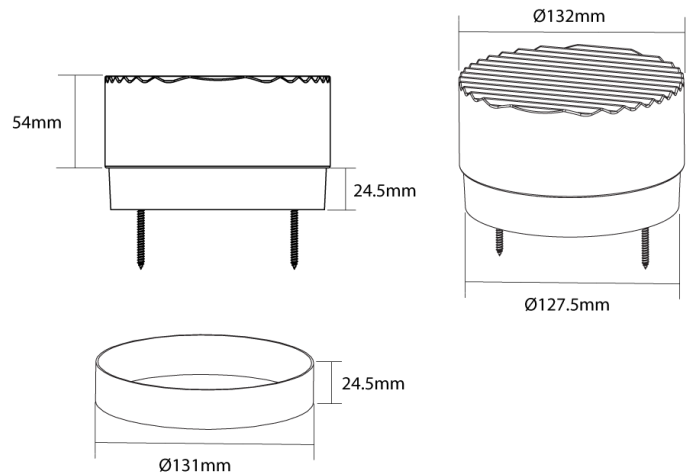

SI A/LOOP/PRISMA/WHITE

Loop Exterior Ceiling Wall Light

by

Loop by Studio Italia is a highly versatile light fitting suitable for ceiling or wall applications. A 5W CCT LED provides three switch-controlled illumination modes (2700K, 3000K, 4000K), while the glass shade features an impact rating of IK05 for durability. Supplied with a 500mA low flicker trailing edge dimmable driver. Rated IP65 for use in bathrooms and exterior areas. Available in three glass diffuser versions, Loop is standard in white finish with alternative black option realised via additional decorative ring attachment.

Supplier	Studio Italia
Country	China
SKU	SI A/LOOP/PRISMA/WHITE
Version	Prisma
Finish	White

Product Dimensions

Materials	Silicon diffuser, glass shade	Source	5W LED	Colour Temp	2700K/3000K/4000K
Output	250lm/270lm/280lm	CRI	CRI>90	IP Rating	IP65 / IK05
Dimming	Phase Dimmable	Notes	Triple CCT switch		