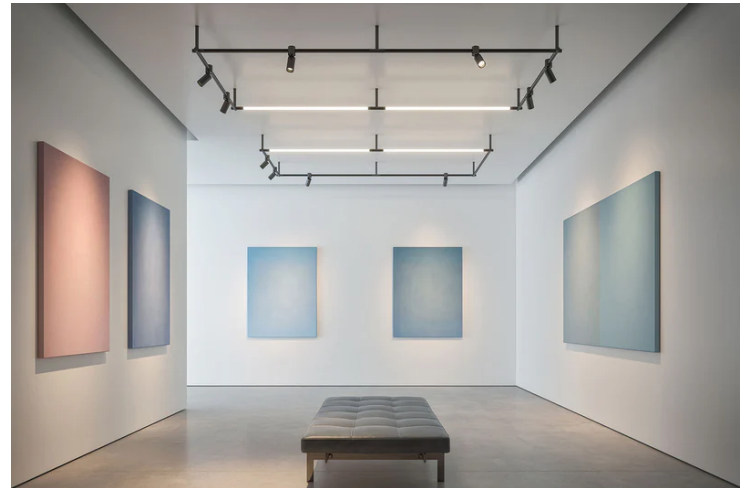

RO SOUVLAKI/DEMO KIT

Souvlaki Lighting System

by

Souvlaki is a low-voltage track system that offers intuitive configuration for both public and residential spaces. Adjustable, non-adjustable, or suspended spots easily attach and slide along the track, customisable with various accessories. Integrated electronics allow smartphone control via DALI protocol, enabling precise adjustments in any position. Linear LED tracks provide indirect lighting and power for projectors. Versatile modular structures can be created without false ceilings, powered from a single source, and enhanced with individual spotlights, offering comprehensive lighting options. Orders by showroom appointment.