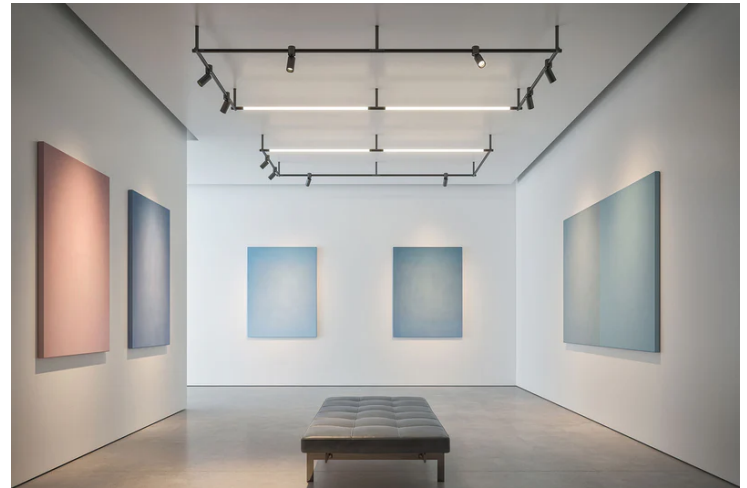

## Souvlaki Lighting System

by Rotaliana

Souvlaki is a low-voltage track system that offers intuitive configuration for both public and residential spaces. Adjustable, non-adjustable, or suspended spots easily attach and slide along the track, customisable with various accessories. Integrated electronics allow smartphone control via DALI protocol, enabling precise adjustments in any position. Linear LED tracks provide indirect lighting and power for projectors. Versatile modular structures can be created without false ceilings, powered from a single source, and enhanced with individual spotlights, offering comprehensive lighting options. Orders by showroom appointment.