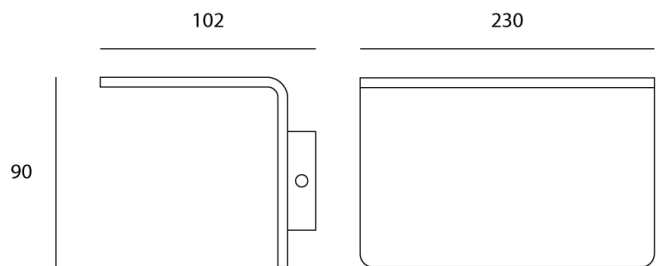

SI A/MOSTA/17W/SAND GOLD

Mosta Wall Light

by

Mosta surface mounted LED wall light providing indirect illumination. Equipped with 17W sharp boost LED with 1700lm output. Dimmable. The simple curved design makes Mosta ideal for contemporary spaces. Available in black or brushed brass finish.

Supplier	Studio Italia
Country	China
SKU	SI A/MOSTA/17W/SAND GOLD
Finish	Sand Gold

Product Dimensions

Materials	Aluminium, iron	Source	17W LED	Colour Temp	3000K
Output	1700lm	CRI	>90	Dimming	PHASE