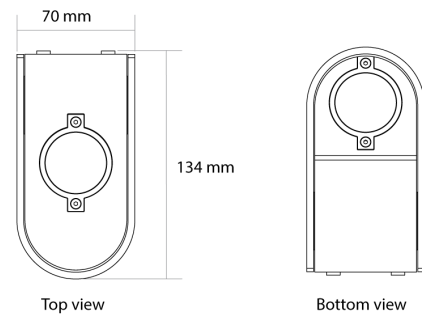

## Slide Fixed Exterior Wall Light

by

Slide Fixed is a minimalist contemporary wall light rated IP65 for exterior applications. Available in single LED downlight (Fixed 1) or double up and down light (Fixed 2) version with optional brass, anthracite or rust finished shade cover. Bulk quantities available for large-scale projects.

### Product Dimensions

<b>Materials</b>	Aluminium	<b>Source</b>	2 x 5W LED	<b>Colour Temp</b>	3000K
<b>Output</b>	960lm	<b>CRI</b>	CRI>80	<b>Emission</b>	Up & Down
<b>IP Rating</b>	IP65	<b>Dimming</b>	PHASE	<b>Notes</b>	Supplied with built-in 500mA low flicker tailing edge dimmable driver