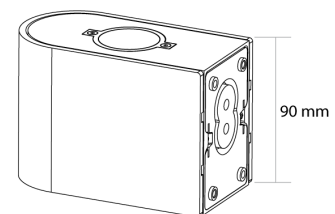

## Slide Fixed Exterior Wall Light

by

Slide Fixed is a minimalist contemporary wall light rated IP65 for exterior applications. Available in single LED downlight (Fixed 1) or double up and down light (Fixed 2) version with optional brass, anthracite or rust finished shade cover. Bulk quantities available for large-scale projects.

<b>Supplier</b>	Studio Italia
<b>Country</b>	China
<b>SKU</b>	SI A/SLIDE/FIXED/2/RUST
<b>Finish</b>	Rust (Barrel Shade)
<b>Version</b>	Fixed 2 (Up+Down)

### Product Dimensions

<b>Materials</b>	Aluminium	<b>Source</b>	2 x 5W LED	<b>Colour Temp</b>	3000K
<b>Output</b>	960lm	<b>CRI</b>	CRI>80	<b>Emission</b>	Up & Down
<b>IP Rating</b>	IP65	<b>Dimming</b>	PHASE	<b>Notes</b>	Supplied with built-in 500mA low flicker tailing edge dimmable driver