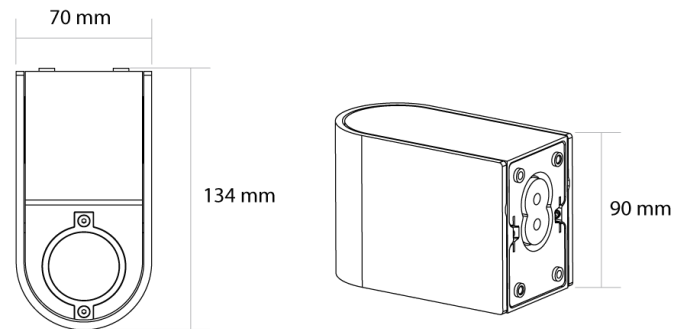

## Slide Fixed Exterior Wall Light

by

Slide Fixed is a minimalist contemporary wall light rated IP65 for exterior applications. Available in single LED downlight (Fixed 1) or double up and down light (Fixed 2) version with optional brass, anthracite or rust finished shade cover. Bulk quantities available for large-scale projects.

### Product Dimensions

<b>Materials</b>	Aluminium
<b>Output</b>	700lm
<b>IP Rating</b>	IP65

<b>Source</b>	7.5W LED
<b>CRI</b>	CRI>80
<b>Dimming</b>	PHASE

<b>Colour Temp</b>	3000K
<b>Emission</b>	Down Only
<b>Notes</b>	Supplied with built-in 500mA low flicker tailing edge dimmable driver