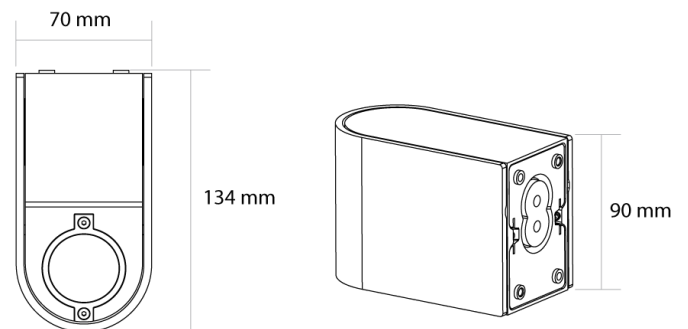

SI A/SLIDE/FIXED/1/RUST

Slide Fixed Exterior Wall Light

by

Slide Fixed is a minimalist contemporary wall light rated IP65 for exterior applications. Available in single LED downlight (Fixed 1) or double up and down light (Fixed 2) version with optional brass, anthracite or rust finished shade cover. Bulk quantities available for large-scale projects.

Supplier	Studio Italia
Country	China
SKU	SI A/SLIDE/FIXED/1/RUST
Finish	Rust (Barrel Shade)
Version	Fixed 1 (Down)

Product Dimensions

Materials	Aluminium
Output	700lm
IP Rating	IP65

Source	7.5W LED
CRI	CRI>80
Dimming	PHASE