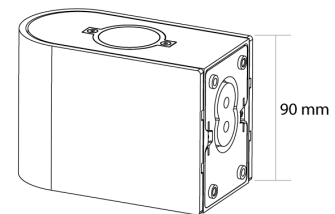

## Slide Fixed Exterior Wall Light

by

Slide Fixed is a minimalist contemporary wall light rated IP65 for exterior applications. Available in single LED downlight (Fixed 1) or double up and down light (Fixed 2) version with optional brass, anthracite or rust finished shade cover. Bulk quantities available for large-scale projects.

<b>Supplier</b>	Studio Italia
<b>Country</b>	China
<b>SKU</b>	SI A/SLIDE/FIXED/2/SOLID BRASS
<b>Finish</b>	Solid Brass (Barrel Shade)
<b>Version</b>	Fixed 2 (Up+Down)

### Product Dimensions

<b>Materials</b>	Aluminium	<b>Source</b>	2 x 5W LED	<b>Colour Temp</b>	3000K
<b>Output</b>	960lm	<b>CRI</b>	CRI>80	<b>Emission</b>	Up & Down
<b>IP Rating</b>	IP65	<b>Dimming</b>	PHASE	<b>Notes</b>	Supplied with built-in 500mA low flicker tailing edge dimmable driver