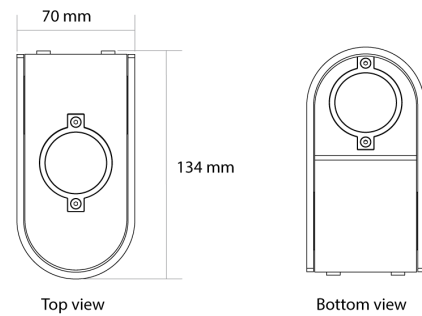

SI A/SLIDE/FIXED/2/SOLID BRASS

Slide Fixed Exterior Wall Light

by

Slide Fixed is a minimalist contemporary wall light rated IP65 for exterior applications. Available in single LED downlight (Fixed 1) or double up and down light (Fixed 2) version with optional brass, anthracite or rust finished shade cover. Bulk quantities available for large-scale projects.

Supplier	Studio Italia
Country	China
SKU	SI A/SLIDE/FIXED/2/SOLID BRASS
Finish	Solid Brass (Barrel Shade)
Version	Fixed 2 (Up+Down)

Product Dimensions

Materials	Aluminium	Source	2 x 5W LED	Colour Temp	3000K
Output	960lm	CRI	CRI>80	Emission	Up & Down
IP Rating	IP65	Dimming	PHASE	Notes	Supplied with built-in 500mA low flicker tailing edge dimmable driver