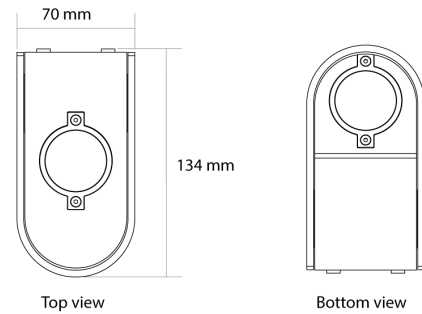

## Slide Fixed Exterior Wall Light

by

Slide Fixed is a minimalist contemporary wall light rated IP65 for exterior applications. Available in single LED downlight (Fixed 1) or double up and down light (Fixed 2) version with optional brass, anthracite or rust finished shade cover. Bulk quantities available for large-scale projects.

### Product Dimensions

<b>Materials</b>	Aluminium	<b>Source</b>	2 x 5W LED	<b>Colour Temp</b>	3000K
<b>Output</b>	960lm	<b>CRI</b>	CRI>80	<b>Emission</b>	Up & Down
<b>IP Rating</b>	IP65	<b>Dimming</b>	PHASE	<b>Notes</b>	Supplied with built-in 500mA low flicker tailing edge dimmable driver