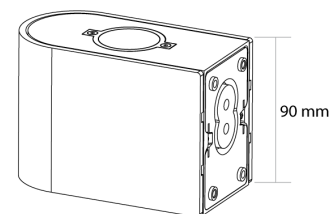

SI A/SLIDE/FIXED/2/SOLID BRASS

Slide Fixed Exterior Wall Light

by

Slide Fixed is a minimalist contemporary wall light rated IP65 for exterior applications. Available in single LED downlight (Fixed 1) or double up and down light (Fixed 2) version with optional brass, anthracite or rust finished shade cover. Bulk quantities available for large-scale projects.

Supplier	Studio Italia
Country	China
SKU	SI A/SLIDE/FIXED/2/SOLID BRASS
Finish	Solid Brass (Barrel Shade)
Version	Fixed 2 (Up+Down)

Product Dimensions

Materials	Aluminium	Source	2 x 5W LED	Colour Temp	3000K
Output	960lm	CRI	CRI>80	Emission	Up & Down
IP Rating	IP65	Dimming	PHASE	Notes	Supplied with built-in 500mA low flicker tailing edge dimmable driver