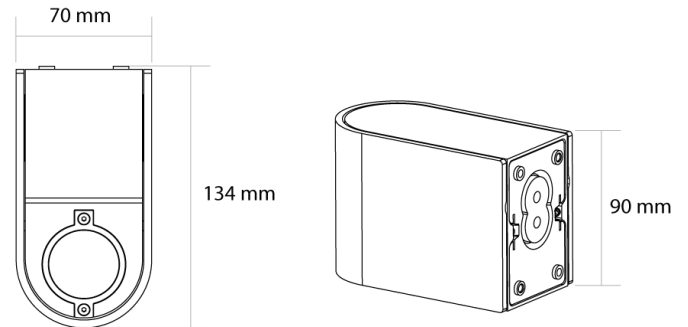

SI A/SLIDE/FIXED/1/RUST

Slide Fixed Exterior Wall Light

by

Slide Fixed is a minimalist contemporary wall light rated IP65 for exterior applications. Available in single LED downlight (Fixed 1) or double up and down light (Fixed 2) version with optional brass, anthracite or rust finished shade cover. Bulk quantities available for large-scale projects.

Supplier	Studio Italia
Country	China
SKU	SI A/SLIDE/FIXED/1/RUST
Finish	Rust (Barrel Shade)
Version	Fixed 1 (Down)

Product Dimensions

Materials	Aluminium
Output	700lm
IP Rating	IP65

Source	7.5W LED
CRI	CRI>80
Dimming	PHASE