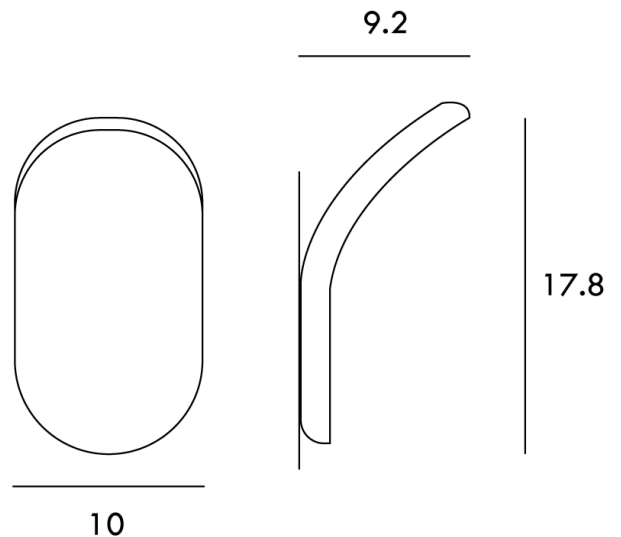

AX A/LIK/PLUS/WHITE

Lik Plus Exterior Wall Light

by Serge & Robert Cornelissen

Introducing the Lik Plus Wall Lamp - an ideal choice for both indoor and outdoor spaces. An ingress protection rating of IP55 makes Lik Plus suited to applications in high-humidity areas like bathrooms and spas, as well as facades, porches, loggias, terraces, and gardens. Versatile and sleek, the Lik Plus Wall Lamp brings a modern touch to any environment.

Designer	Serge & Robert Cornelissen
Supplier	Axo Light
Country	Italy
SKU	AX A/LIK/PLUS/WHITE
Finish	White

Product Dimensions

Materials	Aluminium	Source	8.6W 24v Dim To Warm LED	Colour Temp	2500K to 4100K
Output	528lm	CRI	90	IP Rating	IP55
Dimming	Dependant on Driver	Notes	Driver not included		