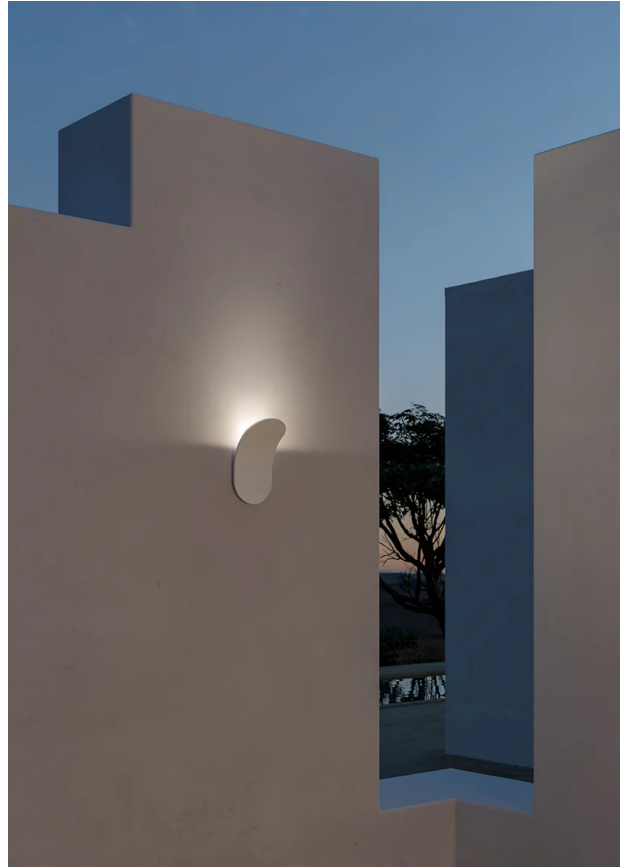

AX A/LIK/PLUS/WHITE

Lik Plus Exterior Wall Light

by Serge & Robert Cornelissen

Introducing the Lik Plus Wall Lamp - an ideal choice for both indoor and outdoor spaces. An ingress protection rating of IP55 makes Lik Plus suited to applications in high-humidity areas like bathrooms and spas, as well as facades, porches, loggias, terraces, and gardens. Versatile and sleek, the Lik Plus Wall Lamp brings a modern touch to any environment.

Designer	Serge & Robert Cornelissen
Supplier	Axo Light
Country	Italy
SKU	AX A/LIK/PLUS/WHITE
Finish	White

Product Dimensions

Materials	Aluminium	Source	8.6W 24v Dim To Warm LED	Colour Temp	2500K to 4100K
Output	528lm	CRI	90	IP Rating	IP55
Dimming	Dependant on Driver	Notes	Driver not included		