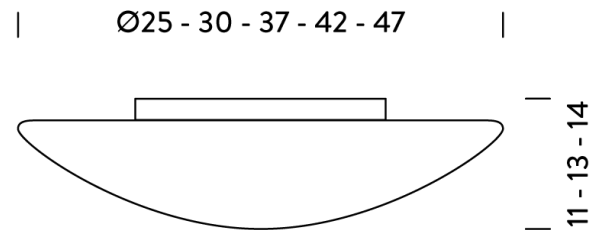

NE PL/JESOLO/TW/30

Jesolo Ceiling & Wall Light

by Nemo

Wall and ceiling lamp with white opal blown glass diffuser and epoxy-coated white metal with chromed ring base. The glass twists and locks into place. Available in a variety of sizes.

Supplier	Nemo
Country	Italy
SKU	NE PL/JESOLO/TW/30
Size	30cm

Product Dimensions

Materials	Blown Glass	Source	1 x E27 70W	Emission	diffused
IP Rating	IP30	Dimming	Dependent on globe		