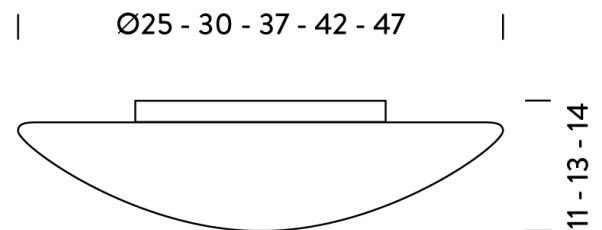

NE PL/JESOLO/TW/30

Jesolo Ceiling & Wall Light

by Nemo

Wall and ceiling lamp with white opal blown glass diffuser and epoxy-coated white metal with chromed ring base. The glass twists and locks into place. Available in a variety of sizes.

Supplier	Nemo
Country	Italy
SKU	NE PL/JESOLO/TW/30
Size	30cm

Product Dimensions

Materials	Blown Glass	Source	1 x E27 70W	Emission	diffused
IP Rating	IP30	Dimming	Dependent on globe		