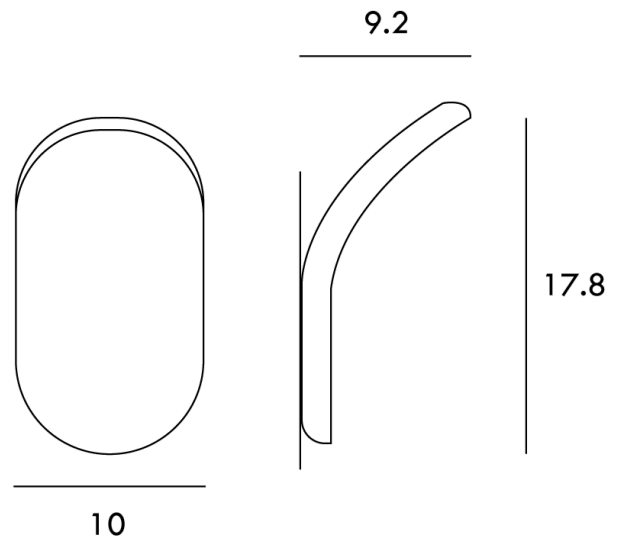

Designer	Serge & Robert Cornelissen
Supplier	Axo Light
Country	Italy
SKU	AX A/LIK/PLUS/WHITE
Finish	White

Product Dimensions