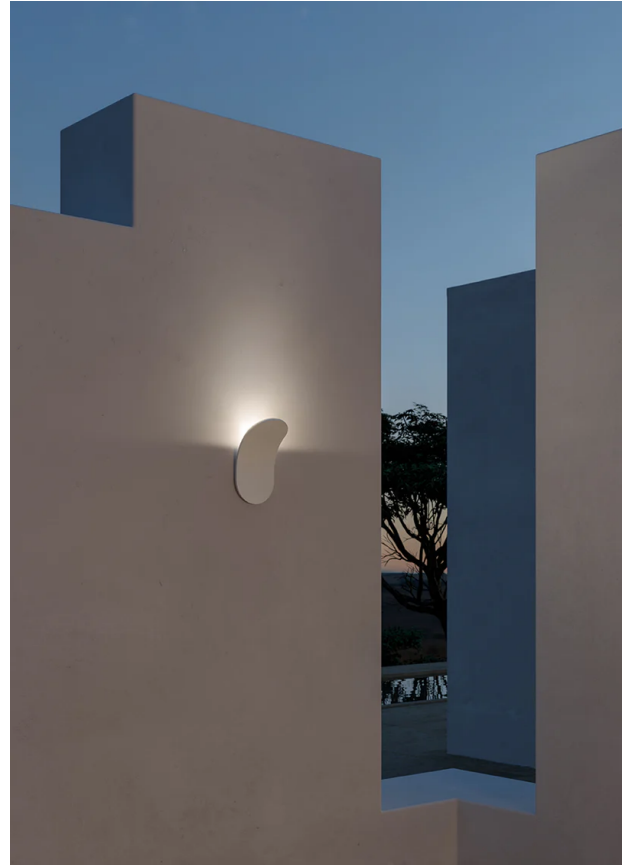

AX A/LIK/PLUS/WHITE

## Lik Plus Exterior Wall Light

by Serge & Robert Cornelissen

Introducing the Lik Plus Wall Lamp - an ideal choice for both indoor and outdoor spaces. An ingress protection rating of IP55 makes Lik Plus suited to applications in high-humidity areas like bathrooms and spas, as well as facades, porches, loggias, terraces, and gardens. Versatile and sleek, the Lik Plus Wall Lamp brings a modern touch to any environment.