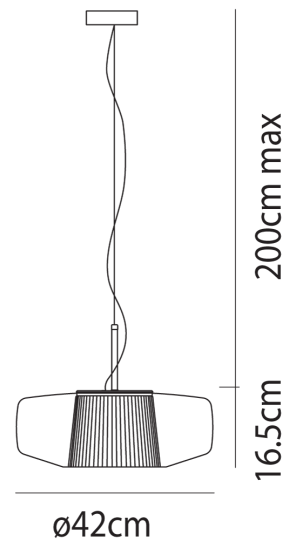

## Plisse Pendant

by Chiaramonte & Marin

Plisse, a pendant lamp with an LED source, exhibits a sophisticated design reminiscent of the graceful movement of jellyfish. The oversized blown glass diffuser encapsulates an inner fabric lampshade, creating a play of transparencies, shades, and textures. Its elegant silhouette and the meticulous interplay of materials make Plisse a distinctive and refined addition to any space it graces. Available in various finish combinations.

### Product Dimensions

<b>Materials</b>	Blown glass	<b>Source</b>	12W LED	<b>Colour Temp</b>	3000K
<b>Output</b>	1600lm	<b>CRI</b>	>90	<b>IP Rating</b>	IP20
<b>Dimming</b>	PHASE CUT	<b>Notes</b>	200cm max drop		