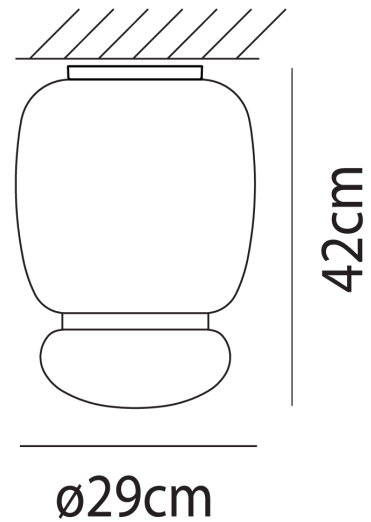

VI PL/FARO/G/BRASS/GREEN/WHITE

Faro Ceiling Light

by Oriano Favaretto

The Faro ceiling light, by Oriano Favaretto for Vistosi, draws inspiration from lighthouses, serving as a symbolic link between sea and land. Two glasses, one with a transparent finish evoking the Venetian lagoon, and the other glossy white representing the mainland, are united by a metal ring—a central and safe lighthouse element. Concealed within the white glass is an LED light source, offering a diffused and non-sparking glow. Faro, a visible design centerpiece, stands out in any space, embodying stability and recognition from all angles. Available in a variety of finish options.

Designer	Oriano Favaretto
Supplier	Vistosi
Country	Italy
SKU	VI PL/FARO/G/BRASS/GREEN/WHITE
Size	Large
Glass Finish	Green
Metal Finish	Brass

Product Dimensions

Materials	Blown glass	Source	13W LED	Colour Temp	3000k
Output	2000lm	CRI	>90	IP Rating	IP20
Dimming	PHASE CUT				