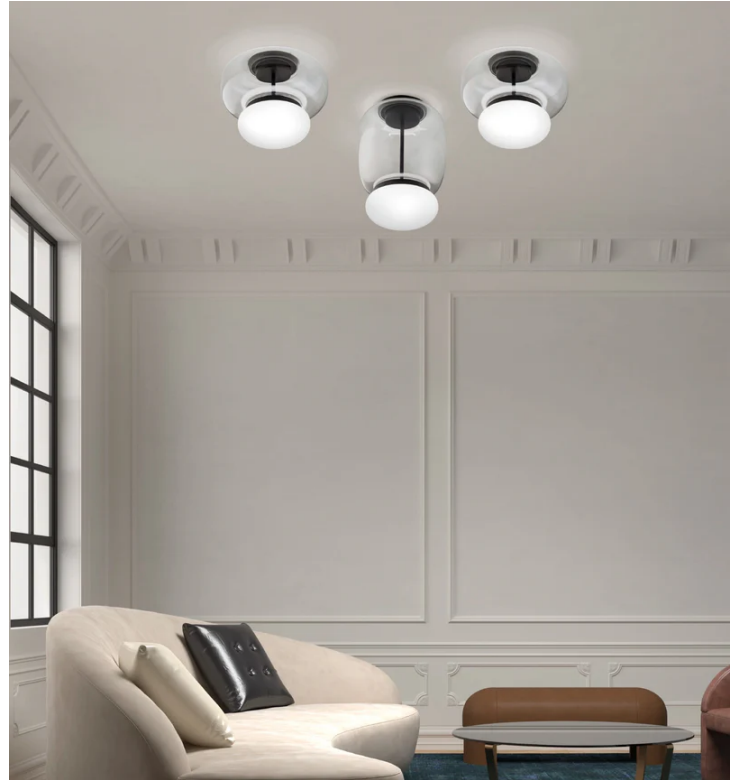

VI PL/FARO/P/BLACK/CRYSTAL/WHITE

Faro Ceiling Light

by Oriano Favaretto

The Faro ceiling light, by Oriano Favaretto for Vistosi, draws inspiration from lighthouses, serving as a symbolic link between sea and land. Two glasses, one with a transparent finish evoking the Venetian lagoon, and the other glossy white representing the mainland, are united by a metal ring—a central and safe lighthouse element. Concealed within the white glass is an LED light source, offering a diffused and non-sparkling glow. Faro, a visible design centerpiece, stands out in any space, embodying stability and recognition from all angles. Available in a variety of finish options.

Designer	Oriano Favaretto
Supplier	Vistosi
Country	Italy
SKU	VI PL/FARO/P/BLACK/CRYSTAL/WHITE
Size	Small
Glass Finish	Crystal
Metal Finish	Black

Product Dimensions

Materials	Blown glass	Source	13W LED	Colour Temp	3000k
Output	2000lm	CRI	>90	IP Rating	IP20
Dimming	PHASE CUT				