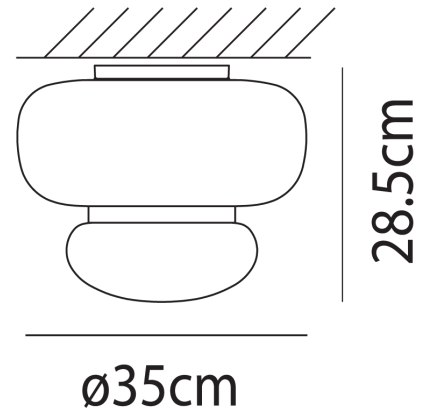

## Faro Ceiling Light

by Oriano Favaretto

The Faro ceiling light, by Oriano Favaretto for Vistosi, draws inspiration from lighthouses, serving as a symbolic link between sea and land. Two glasses, one with a transparent finish evoking the Venetian lagoon, and the other glossy white representing the mainland, are united by a metal ring—a central and safe lighthouse element. Concealed within the white glass is an LED light source, offering a diffused and non-sparking glow. Faro, a visible design centerpiece, stands out in any space, embodying stability and recognition from all angles. Available in a variety of finish options.

<b>Designer</b>	Oriano Favaretto
<b>Supplier</b>	Vistosi
<b>Country</b>	Italy
<b>SKU</b>	VI PL/FARO/P/BLACK/CRYSTAL/WHITE
<b>Size</b>	Small
<b>Glass Finish</b>	Crystal
<b>Metal Finish</b>	Black

Product Dimensions

<b>Materials</b>	Blown glass	<b>Source</b>	13W LED	<b>Colour Temp</b>	3000k
<b>Output</b>	2000lm	<b>CRI</b>	>90	<b>IP Rating</b>	IP20
<b>Dimming</b>	PHASE CUT				