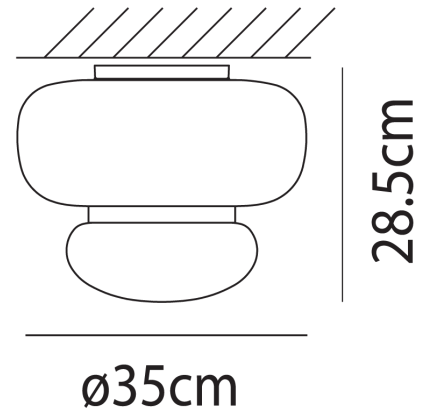

VI PL/FARO/P/BLACK/CRYSTAL/WHITE

Faro Ceiling Light

by Oriano Favaretto

The Faro ceiling light, by Oriano Favaretto for Vistosi, draws inspiration from lighthouses, serving as a symbolic link between sea and land. Two glasses, one with a transparent finish evoking the Venetian lagoon, and the other glossy white representing the mainland, are united by a metal ring—a central and safe lighthouse element. Concealed within the white glass is an LED light source, offering a diffused and non-sparking glow. Faro, a visible design centerpiece, stands out in any space, embodying stability and recognition from all angles. Available in a variety of finish options.

Designer	Oriano Favaretto
Supplier	Vistosi
Country	Italy
SKU	VI PL/FARO/P/BLACK/CRYSTAL/WHITE
Size	Small
Glass Finish	Crystal
Metal Finish	Black

Product Dimensions

Materials	Blown glass	Source	13W LED	Colour Temp	3000k
Output	2000lm	CRI	>90	IP Rating	IP20
Dimming	PHASE CUT				