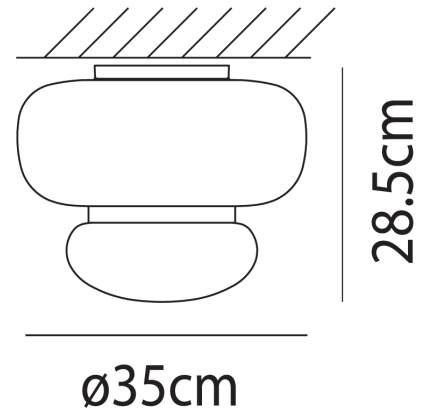

VI PL/FARO/P/BLACK/CRYSTAL/WHITE

Faro Ceiling Light

by Oriano Favaretto

The Faro ceiling light, by Oriano Favaretto for Vistosi, draws inspiration from lighthouses, serving as a symbolic link between sea and land. Two glasses, one with a transparent finish evoking the Venetian lagoon, and the other glossy white representing the mainland, are united by a metal ring—a central and safe lighthouse element. Concealed within the white glass is an LED light source, offering a diffused and non-sparking glow. Faro, a visible design centerpiece, stands out in any space, embodying stability and recognition from all angles. Available in a variety of finish options.

Designer	Oriano Favaretto
Supplier	Vistosi
Country	Italy
SKU	VI PL/FARO/P/BLACK/CRYSTAL/WHITE
Size	Small
Glass Finish	Crystal
Metal Finish	Black

Product Dimensions

Materials	Blown glass	Source	13W LED	Colour Temp	3000k
Output	2000lm	CRI	>90	IP Rating	IP20
Dimming	PHASE CUT				