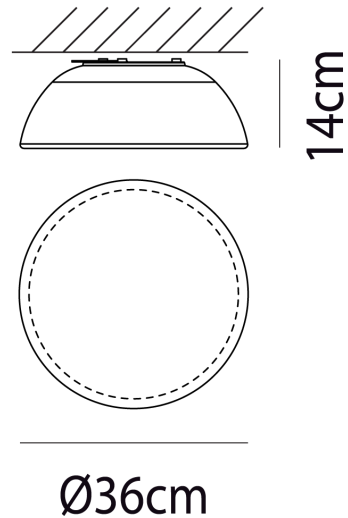

VI PL/INFINITA/36

Infinita Ceiling Wall Light

by Renato Toso, Noti Massari E Associati

Infinita is an elegant collection of flush mount lights with mouth blown murano glass shades and metal bases. Infinita can be installed as ceiling or wall light. The shape of the satin glass diffuser evenly distributes light within a space. Available 3 sizes with satin white finish.

Designer	Renato Toso, Noti Massari E Associati
Supplier	Vistosi
Country	Italy
SKU	VI PL/INFINITA/36
Size	36cm
Version	E27

Product Dimensions

Weight	3kg
IP Rating	IP20

Materials	Blown Glass
Dimming	Dependent on globe

Source	1 x E27 77W (Max)
---------------	-------------------