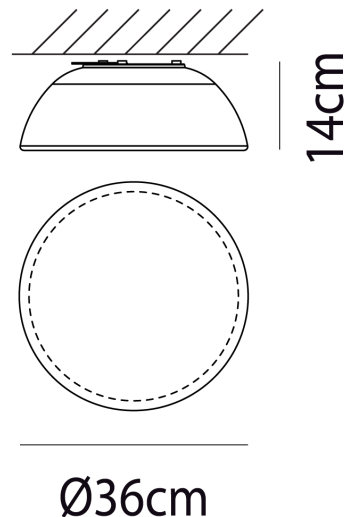

VI PL/INFINITA/36

Infinita Ceiling Wall Light

by Renato Toso, Noti Massari E Associati

Infinita is an elegant collection of flush mount lights with mouth blown murano glass shades and metal bases. Infinita can be installed as ceiling or wall light. The shape of the satin glass diffuser evenly distributes light within a space. Available 3 sizes with satin white finish.

Designer	Renato Toso, Noti Massari E Associati
Supplier	Vistosi
Country	Italy
SKU	VI PL/INFINITA/36
Size	36cm
Version	E27

Product Dimensions

Weight	3kg
IP Rating	IP20

Materials	Blown Glass
Dimming	Dependent on globe

Source	1 x E27 77W (Max)
---------------	-------------------