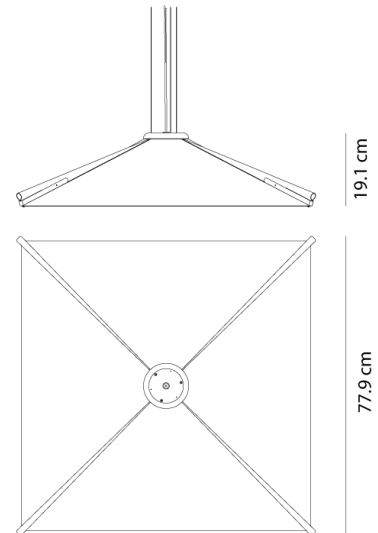

AX S/SALINA/SML/GRANITE

Salina Exterior Pendant

by Francesca de Giorgi

Salina, an ethereal pendant lamp, features a lightweight design with soft lines. Gracefully suspended, it casts captivating shadows while illuminating the area below. Crafted from folded fabric with four pinces, it achieves a dynamic balance of lines and curves, resembling a watercolor painting. Salina has an ingress protection rating of IP55 and is suitable for high humidity indoor spaces and outdoor areas like porches, loggias, terraces, and gardens. The shade is composed of fabric by Kvadrat and is available in cream, vanilla, granite, or rose sand finish.

Designer	Francesca de Giorgi
Supplier	Axo Light
Country	Italy
SKU	AX S/SALINA/SML/GRANITE
Finish	Granite
Size	Small

Product Dimensions

Materials	Fabric by Kvadrat	Source	8.6W 24v Dim To Warm LED	Colour Temp	2500K to 4100K
Output	528lm	CRI	90	IP Rating	IP55
Dimming	Dependant on Driver	Notes	Driver not included		