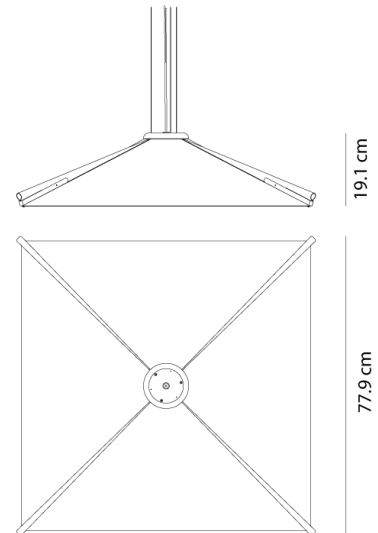

## Salina Exterior Pendant

by Francesca de Giorgi

Salina, an ethereal pendant lamp, features a lightweight design with soft lines. Gracefully suspended, it casts captivating shadows while illuminating the area below. Crafted from folded fabric with four pinces, it achieves a dynamic balance of lines and curves, resembling a watercolor painting. Salina has an ingress protection rating of IP55 and is suitable for high humidity indoor spaces and outdoor areas like porches, loggias, terraces, and gardens. The shade is composed of fabric by Kvadrat and is available in cream, vanilla, granite, or rose sand finish.

<b>Designer</b>	Francesca de Giorgi
<b>Supplier</b>	Axo Light
<b>Country</b>	Italy
<b>SKU</b>	AX S/SALINA/SML/VANILLA
<b>Finish</b>	Vanilla
<b>Size</b>	Small

Product Dimensions

<b>Materials</b>	Fabric by Kvadrat	<b>Source</b>	8.6W 24v Dim To Warm LED	<b>Colour Temp</b>	2500K to 4100K
<b>Output</b>	528lm	<b>CRI</b>	90	<b>IP Rating</b>	IP55
<b>Dimming</b>	Dependant on Driver	<b>Notes</b>	Driver not included		