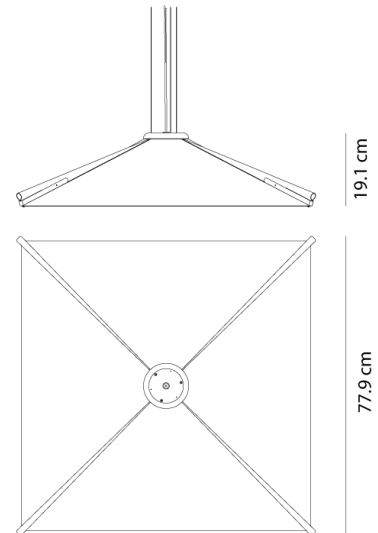

Designer	Francesca de Giorgi
Supplier	Axo Light
Country	Italy
SKU	AX S/SALINA/SML/VANILLA
Finish	Vanilla
Size	Small

Product Dimensions