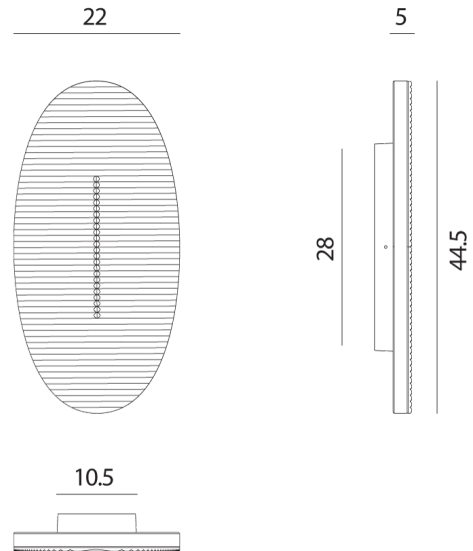

RO A/TOTEM+TABU/W1/3K/DOVE GREY

Totem & Tabu Wall Light

by Giovanni Lauda

Totem & Tabu presents a collection of wall grazing lamps designed to emit soft and even illumination along the wall. These lamps feature a robust die-cast aluminum frame, a flexible silicone perimeter optic, and a slim, easily detachable screen. The screens are offered in a range of materials and finish options, including metal, solid wood, precomposed wood, or MDF, each intricately milled and carved with unique three-dimensional patterns. Also available in a range of dimming options.

Designer	Giovanni Lauda
Supplier	Rotaliana
Country	Italy
SKU	RO A/TOTEM+TABU/W1/3K/DOVE GREY
Finish	Dove Grey
Dimming	Non-Dimmable

Product Dimensions

Materials	Die-cast aluminium frame, silicone perimeter optic and a thin screen	Source	34W LED	Colour Temp	3000K
Output	2600lm	CRI	90	IP Rating	IP20
Dimming	Non-Dimmable				