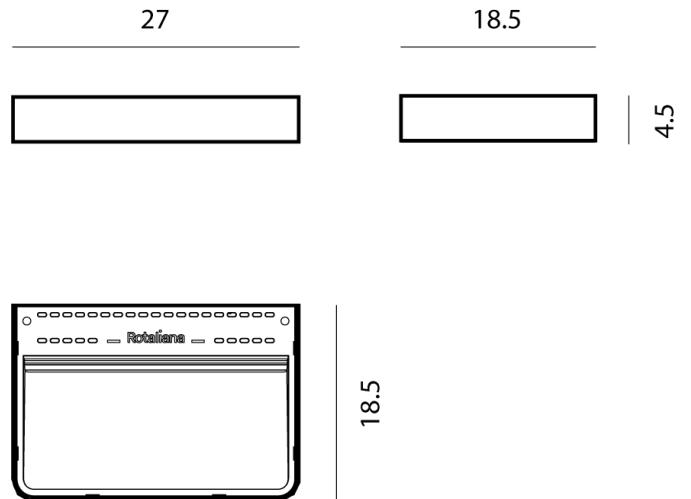

RO A/ANTARES/W2/DALI/3K/GRAPHITE

Antares Wall Washer

by

Antares is an aluminum wall lamp that provides direct lighting with an asymmetrical and diffused intensity, creating a uniform and harmonious ceiling illumination. Its minimalistic design renders it a versatile fit for diverse environments, augmenting the architectural features of illuminated spaces by adding depth and height. Antares surpasses its counterparts in terms of luminosity, and its light intensity can be easily adjusted through a PUSH or DALI system.

Supplier	Rotaliana
Country	Italy
SKU	RO A/ANTARES/W2/DALI/3K/GRAPHITE
Finish	Graphite
Dimming	DALI

Product Dimensions

Materials	Aluminum	Source	43W LED	Colour Temp	3000K
Output	4000lm	CRI	90	IP Rating	IP20
Dimming	DALI				