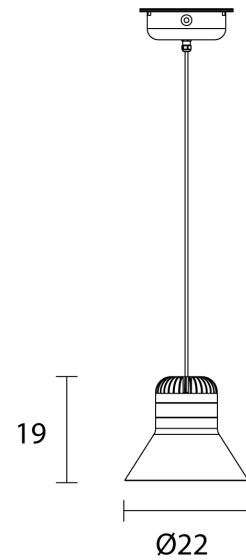

MAS S/CORDEA/P/EXT/CHAMPAGNE/BUTTER

Cordea Exterior Pendant

by Favaretto&Partners

The Cordea exterior pendant light reinterprets the shape of vintage industrial lamps shape in an experimental, contemporary vision. Featuring a high-contrast rubber strap encircling the diffuser cap, Cordea is available in a variety of classic neutral colours, to create a warm and comfortable atmosphere in any exterior space. Designed for use outdoors with an ingress protection rating of IP54. Available in two sizes.

| | |
|----------------------|-------------------------------------|
| Designer | Favaretto&Partners |
| Supplier | Masiero |
| Country | Italy |
| SKU | MAS S/CORDEA/P/EXT/CHAMPAGNE/BUTTER |
| Size | Small |
| Metal Finish | Champagne |
| Rubber Finish | Butter |

Product Dimensions

| | | | | | |
|------------------|---|---------------|------------------|--------------------|-------|
| Materials | Painted metal structure decorated with a rubber strap | Source | 10W LED | Colour Temp | 3000K |
| Output | 1510lm | CRI | >90 | IP Rating | IP54 |
| Dimming | Non-dimmable | Notes | 150cm cable drop | | |