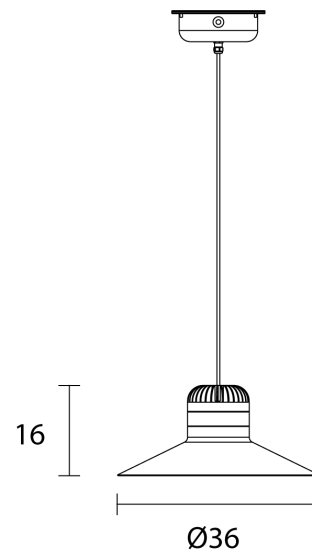

MAS S/CORDEA/G/EXT/WINDY BLUE/MERLOT

Cordea Exterior Pendant

by Favaretto&Partners

The Cordea exterior pendant light reinterprets the shape of vintage industrial lamps shape in an experimental, contemporary vision. Featuring a high-contrast rubber strap encircling the diffuser cap, Cordea is available in a variety of classic neutral colours, to create a warm and comfortable atmosphere in any exterior space. Designed for use outdoors with an ingress protection rating of IP54. Available in two sizes.

Designer	Favaretto&Partners
Supplier	Masiero
Country	Italy
SKU	MAS S/CORDEA/G/EXT/WINDY BLUE/MERLOT
Size	Large
Metal Finish	Windy Blue
Rubber Finish	Merlot

Product Dimensions

Materials	Painted metal structure decorated with a rubber strap	Source	10W LED	Colour Temp	3000K
Output	1510lm	CRI	>90	IP Rating	IP54
Dimming	Non-dimmable	Notes	150cm cable drop		