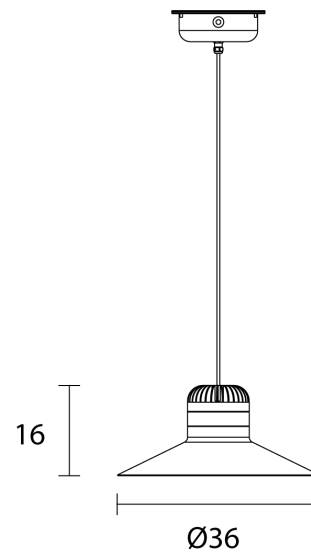

MAS S/CORDEA/G/EXT/WINDY BLUE/MERLOT

Cordea Exterior Pendant

by Favaretto&Partners

The Cordea exterior pendant light reinterprets the shape of vintage industrial lamps shape in an experimental, contemporary vision. Featuring a high-contrast rubber strap encircling the diffuser cap, Cordea is available in a variety of classic neutral colours, to create a warm and comfortable atmosphere in any exterior space. Designed for use outdoors with an ingress protection rating of IP54. Available in two sizes.

Designer	Favaretto&Partners
Supplier	Masiero
Country	Italy
SKU	MAS S/CORDEA/G/EXT/WINDY BLUE/MERLOT
Size	Large
Metal Finish	Windy Blue
Rubber Finish	Merlot

Product Dimensions

Materials	Painted metal structure decorated with a rubber strap	Source	10W LED	Colour Temp	3000K
Output	1510lm	CRI	>90	IP Rating	IP54
Dimming	Non-dimmable	Notes	150cm cable drop		