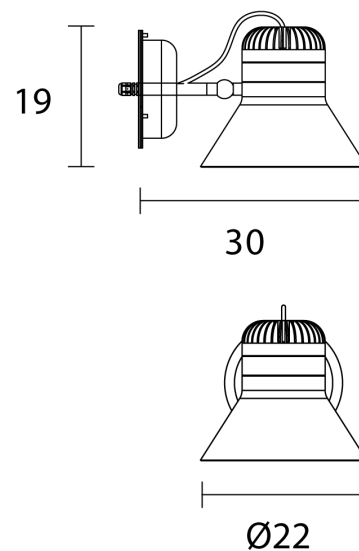

MAS A/CORDEA/P/EXT/CANYON/MERLOT

Cordea Exterior Wall Light

by Favaretto&Partners

The Cordea exterior wall light reinterprets the shape of vintage industrial lamps shape in an experimental, contemporary vision. Featuring a high-contrast rubber strap encircling the diffuser cap, Cordea is available in a variety of classic neutral colours, to create a warm and comfortable atmosphere in any exterior space. Designed for use outdoors with an ingress protection rating of IP54. Available in two sizes.

Designer	Favaretto&Partners
Supplier	Masiero
Country	Italy
SKU	MAS A/CORDEA/P/EXT/CANYON/MERLOT
Size	Small
Metal Finish	Canyon
Rubber Finish	Merlot

Product Dimensions

Materials	Painted metal structure decorated with a rubber strap	Source	10W LED	Colour Temp	3000K
Output	1510lm	CRI	>90	IP Rating	IP54
Dimming	Non-dimmable				