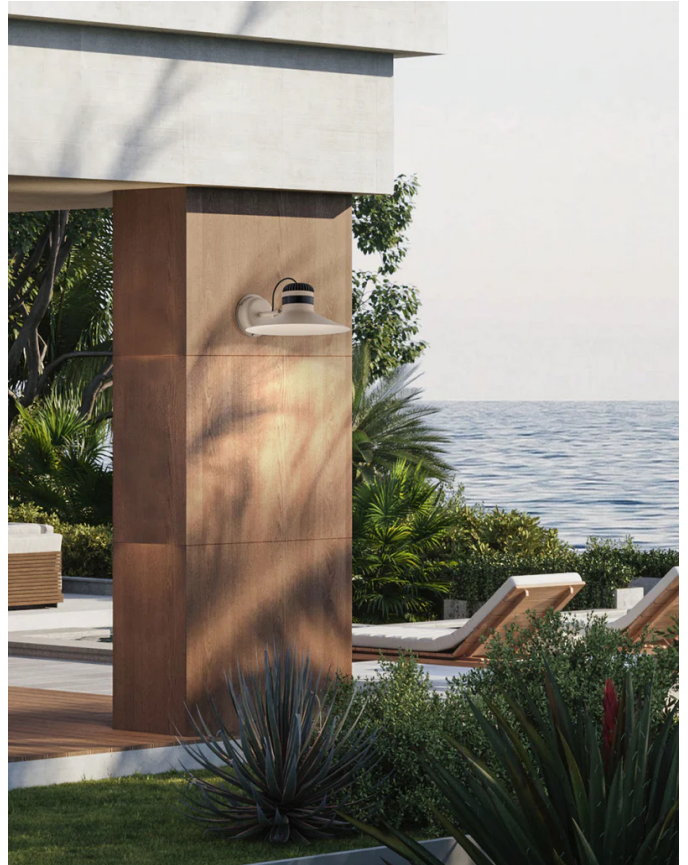

MAS A/CORDEA/P/EXT/CANYON/MERLOT

Cordea Exterior Wall Light

by Favaretto&Partners

The Cordea exterior wall light reinterprets the shape of vintage industrial lamps shape in an experimental, contemporary vision. Featuring a high-contrast rubber strap encircling the diffuser cap, Cordea is available in a variety of classic neutral colours, to create a warm and comfortable atmosphere in any exterior space. Designed for use outdoors with an ingress protection rating of IP54. Available in two sizes.

Designer	Favaretto&Partners
Supplier	Masiero
Country	Italy
SKU	MAS A/CORDEA/P/EXT/CANYON/MERLOT
Size	Small
Metal Finish	Canyon
Rubber Finish	Merlot

Product Dimensions

Materials	Painted metal structure decorated with a rubber strap	Source	10W LED	Colour Temp	3000K
Output	1510lm	CRI	>90	IP Rating	IP54
Dimming	Non-dimmable				