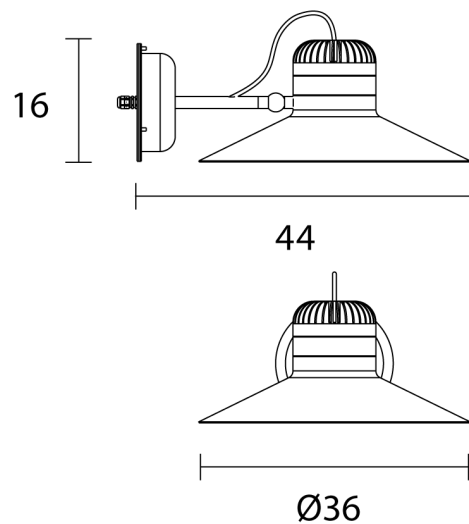

## Cordea Exterior Wall Light

by Favaretto&Partners

The Cordea exterior wall light reinterprets the shape of vintage industrial lamps shape in an experimental, contemporary vision. Featuring a high-contrast rubber strap encircling the diffuser cap, Cordea is available in a variety of classic neutral colours, to create a warm and comfortable atmosphere in any exterior space. Designed for use outdoors with an ingress protection rating of IP54. Available in two sizes.

<b>Designer</b>	Favaretto&Partners
<b>Supplier</b>	Masiero
<b>Country</b>	Italy
<b>SKU</b>	MAS A/CORDEA/G/EXT/CHAMPAGNE/MERLOT
<b>Size</b>	Large
<b>Metal Finish</b>	Champagne
<b>Rubber Finish</b>	Merlot

Product Dimensions

<b>Materials</b>	Painted metal structure decorated with a rubber strap	<b>Source</b>	10W LED	<b>Colour Temp</b>	3000K
<b>Output</b>	1510lm	<b>CRI</b>	>90	<b>IP Rating</b>	IP54
<b>Dimming</b>	Non-dimmable				