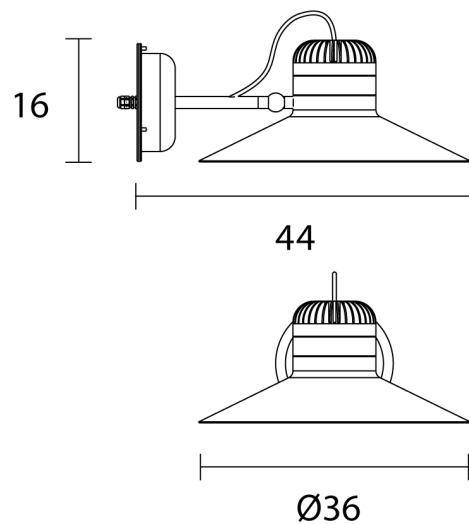

MAS A/CORDEA/G/EXT/CHAMPAGNE/MERLOT

Cordea Exterior Wall Light

by Favaretto&Partners

The Cordea exterior wall light reinterprets the shape of vintage industrial lamps shape in an experimental, contemporary vision. Featuring a high-contrast rubber strap encircling the diffuser cap, Cordea is available in a variety of classic neutral colours, to create a warm and comfortable atmosphere in any exterior space. Designed for use outdoors with an ingress protection rating of IP54. Available in two sizes.

Designer	Favaretto&Partners
Supplier	Masiero
Country	Italy
SKU	MAS A/CORDEA/G/EXT/CHAMPAGNE/MERLOT
Size	Large
Metal Finish	Champagne
Rubber Finish	Merlot

Product Dimensions

Materials	Painted metal structure decorated with a rubber strap	Source	10W LED	Colour Temp	3000K
Output	1510lm	CRI	>90	IP Rating	IP54
Dimming	Non-dimmable				