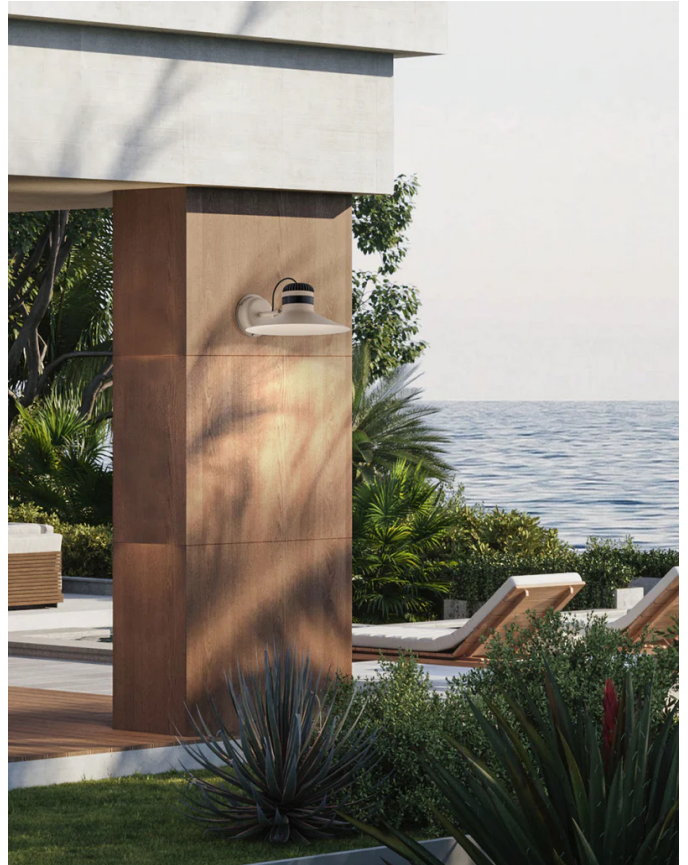

## Cordea Exterior Wall Light

by Favaretto&Partners

The Cordea exterior wall light reinterprets the shape of vintage industrial lamps shape in an experimental, contemporary vision. Featuring a high-contrast rubber strap encircling the diffuser cap, Cordea is available in a variety of classic neutral colours, to create a warm and comfortable atmosphere in any exterior space. Designed for use outdoors with an ingress protection rating of IP54. Available in two sizes.

Product Dimensions

<b>Materials</b>	Painted metal structure decorated with a rubber strap	<b>Source</b>	10W LED	<b>Colour Temp</b>	3000K
<b>Output</b>	1510lm	<b>CRI</b>	>90	<b>IP Rating</b>	IP54
<b>Dimming</b>	Non-dimmable				