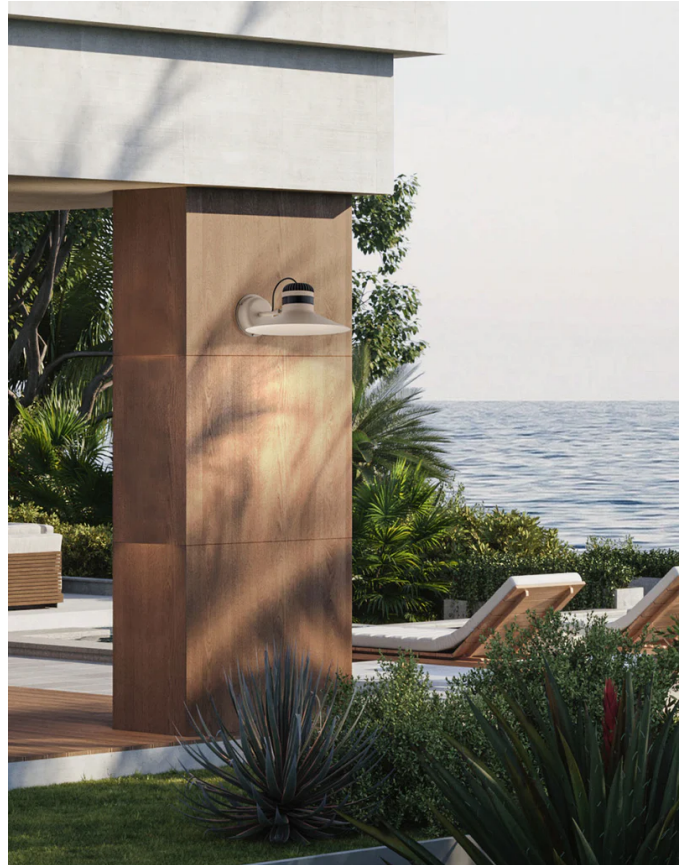

MAS A/CORDEA/G/EXT/CHAMPAGNE/MERLOT

Cordea Exterior Wall Light

by Favaretto&Partners

The Cordea exterior wall light reinterprets the shape of vintage industrial lamps shape in an experimental, contemporary vision. Featuring a high-contrast rubber strap encircling the diffuser cap, Cordea is available in a variety of classic neutral colours, to create a warm and comfortable atmosphere in any exterior space. Designed for use outdoors with an ingress protection rating of IP54. Available in two sizes.

Designer	Favaretto&Partners
Supplier	Masiero
Country	Italy
SKU	MAS A/CORDEA/G/EXT/CHAMPAGNE/MERLOT
Size	Large
Metal Finish	Champagne
Rubber Finish	Merlot

Product Dimensions

Materials	Painted metal structure decorated with a rubber strap	Source	10W LED	Colour Temp	3000K
Output	1510lm	CRI	>90	IP Rating	IP54
Dimming	Non-dimmable				